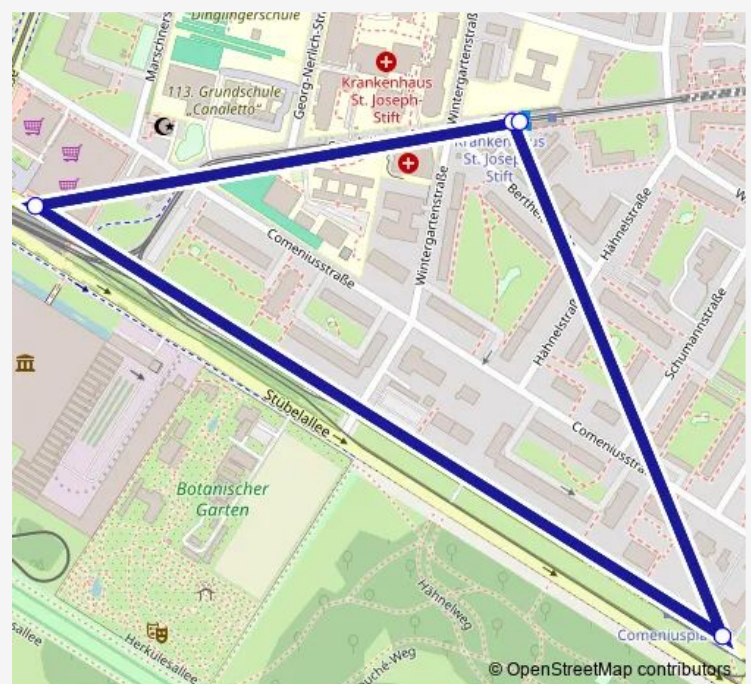

### Direction

Dresden Krhs. St. Joseph-Stift — Dresden Krhs. St. Joseph-Stift

4 stops

[Open route schedule](#)

Dresden Krhs. St. Joseph-Stift

Dresden Comeniusplatz

Dresden Straßburger Platz

Dresden Krhs. St. Joseph-Stift

### Route schedule

Dresden Krhs. St. Joseph-Stift — Dresden Krhs. St. Joseph-Stift

Monday —

Tuesday —

Wednesday —

Thursday —

Friday —

Saturday 08:04-21:01

Sunday 08:04-21:01

### Route info

Direction: Dresden Krhs. St. Joseph-Stift

Stops: 4

Trip Duration: 0 hour 7 min

■ alita 10

alita 10 Bus time schedules and route maps are available in an offline PDF at [busmaps.com](https://busmaps.com). Use the [busmaps.com](https://busmaps.com) website to see live bus times, train schedule or subway schedule, and step-by-step directions for all public transit in Dresden