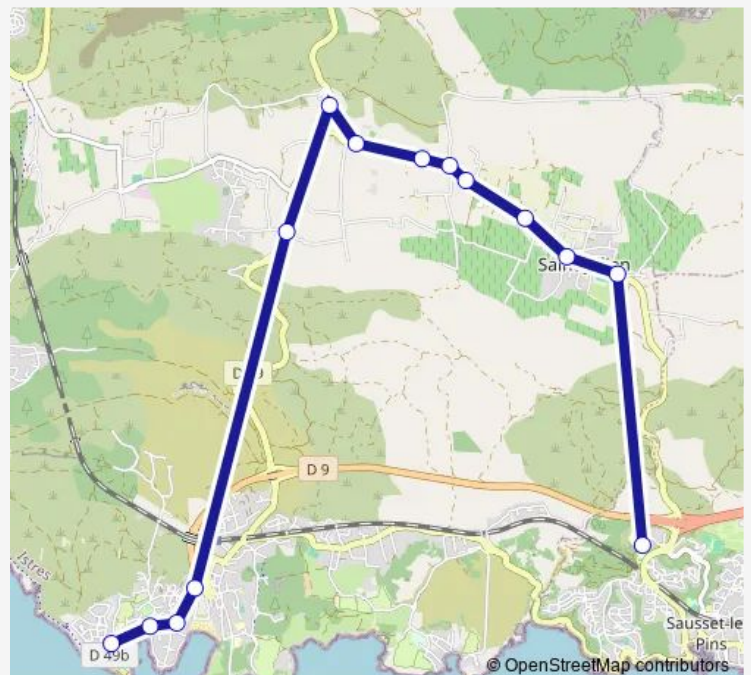

Friday 07:45-08:30

Saturday —

Sunday —

Route info

Direction: Les Bastides

Stops: 14

Trip Duration: 0 hour 35 min

■ C425 — Martigues - Sausset

Friday 07:40-08:45

Saturday —

Sunday —

Route info

Direction: Carro Le Port

Stops: 7

Trip Duration: 0 hour 20 min

Direction