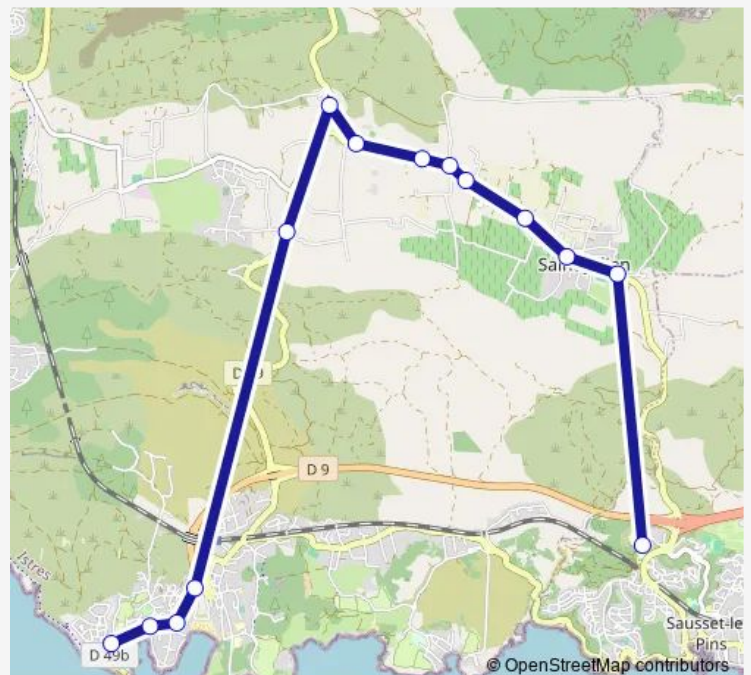

Bus C425 Martigues - Sausset

[Go to website](#)

Direction

Les Bastides — Collège Matraja

14 stops

[Open route schedule](#)

Les Bastides

Ch de Ste Croix

La Saulce

Thalasso

Les Tamaris Le Port

Les Rouges

Les Roussures

Les Chapas

Rosette

Les Bastides

Collet Redon

La Couronne

L'Eurre

Collège Matraja

Route schedule

Les Bastides — Collège Matraja

Monday 07:30-08:30

Tuesday 07:30-08:30

Wednesday 07:30-08:30

Thursday 07:30-08:30

Friday 07:30-08:30

Saturday —

Sunday —

Route info

Direction: Les Bastides

Stops: 14

Trip Duration: 0 hour 35 min

C425 — Martigues - Sausset

BusMaps