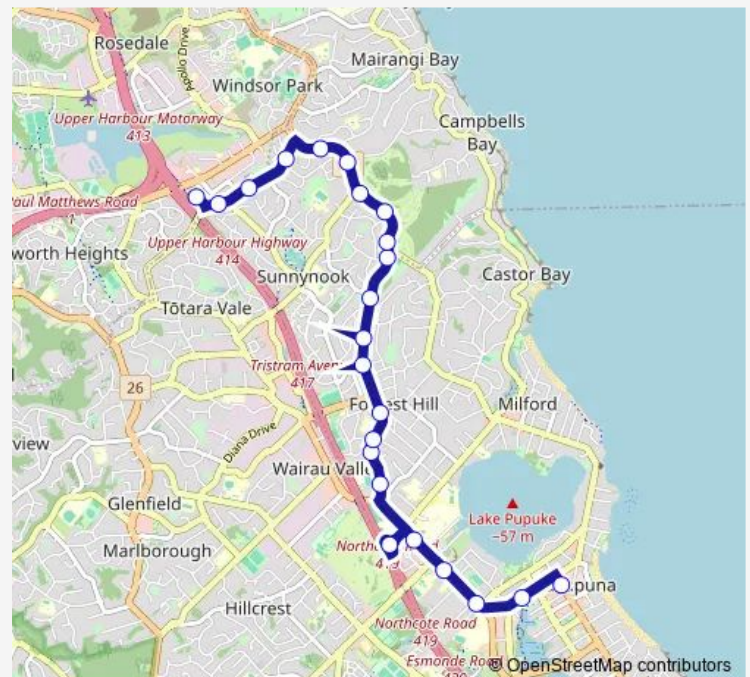

Thursday 06:00-23:30

Friday 06:00-23:30

Saturday 06:00-23:30

Sunday 06:00-23:30

Route info

Direction: Stop C Constellation

Stops: 25

Trip Duration: 0 hour 26 min

871

BusMaps

St Joseph's Catholic Church

Barrys Point Road

Takapuna Primary School

Stop D Takapuna

Direction

Stop B Takapuna — Stop F Constellation

23 stops

[Open route schedule](#)

Stop B Takapuna

Barrys Point Road

St Joseph's Catholic Church

Rangitira Avenue

Shea Terrace

Stop C Smales Farm

Saturday 06:30-24:00

Sunday 06:30-24:00

Route info

Direction: Stop B Takapuna

Stops: 23

Trip Duration: 0 hour 22 min

871 Bus time schedules and route maps are available in an offline PDF at busmaps.com. Use the busmaps.com website to see live bus times, train schedule or subway schedule, and step-by-step directions for all public transit in Auckland