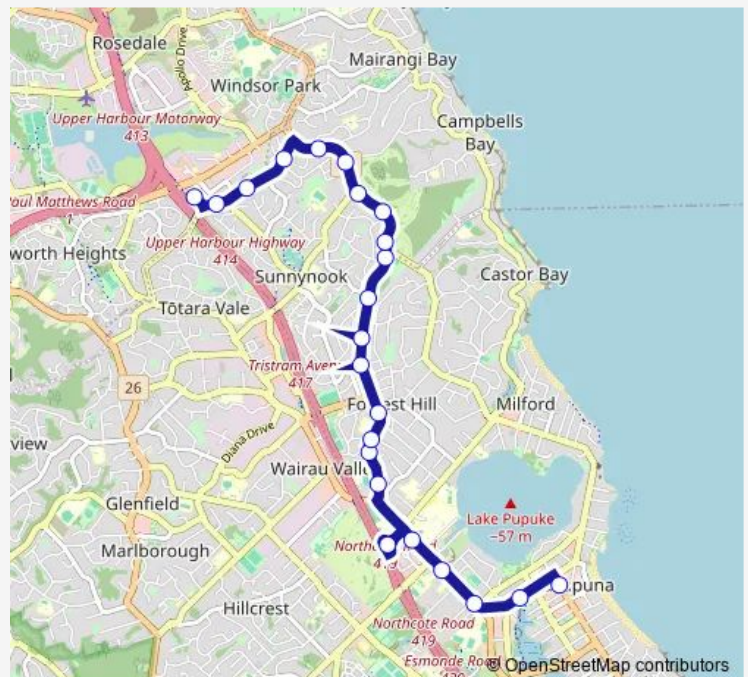

Taharoto Park

### Route schedule

Stop C Constellation — Stop D Takapuna

Monday 07:55-08:05

Tuesday 07:55-08:05

Wednesday 07:55-08:05

Thursday 07:55-08:05

Friday 07:55-08:05

Saturday —

### Route info

Direction: Stop C Constellation

Stops: 25

Trip Duration: 0 hour 35 min

871

BusMaps

St Joseph's Catholic Church

Barrys Point Road

## Route info

Direction: Stop B Takapuna

Stops: 23

Trip Duration: 0 hour 20 min

871 Bus time schedules and route maps are available in an offline PDF at [busmaps.com](https://busmaps.com). Use the [busmaps.com](https://busmaps.com) website to see live bus times, train schedule or subway schedule, and step-by-step directions for all public transit in Auckland