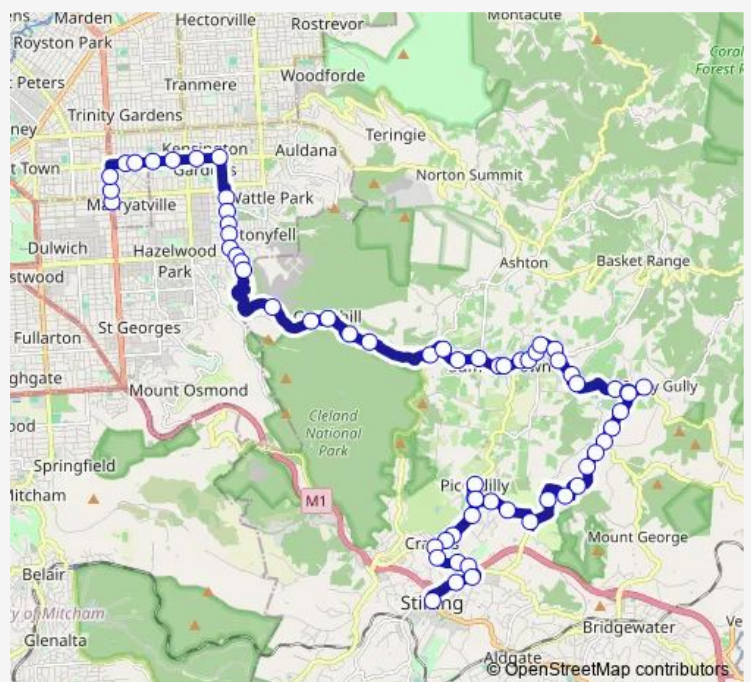

Stop 15 Greenhill Rd - North East side

Stop 15A Greenhill Rd - South side

Stop 16 Greenhill Rd - North side

Stop 17 Greenhill Rd - North West side

Stop 17A Greenhill Rd - North side

Stop 17B Greenhill Rd - North side

Route schedule

Stop 148 Portrush Rd - West side — Stop 36 Mt Barker Rd - East side

Monday 15:40

Tuesday 15:40

Wednesday 15:40

Thursday 15:40

Friday 15:40

Saturday —

Sunday —

Route info

Direction: Stop 148 Portrush Rd - West side

Stops: 64

Trip Duration: 0 hour 51 min

871 — Aldgate to Glenunga International High School

Stop 18 Greenhill Rd - North East side

Stop 19 Greenhill Rd - North West side

Stop 19A Greenhill Rd - North East side

Stop 19B Greenhill Rd - North side

Stop 20 Greenhill Rd - North East side

Stop 20A Greenhill Rd - North side

Stop 21 Greenhill Rd - North side

Stop 21A Greenhill Rd - North side