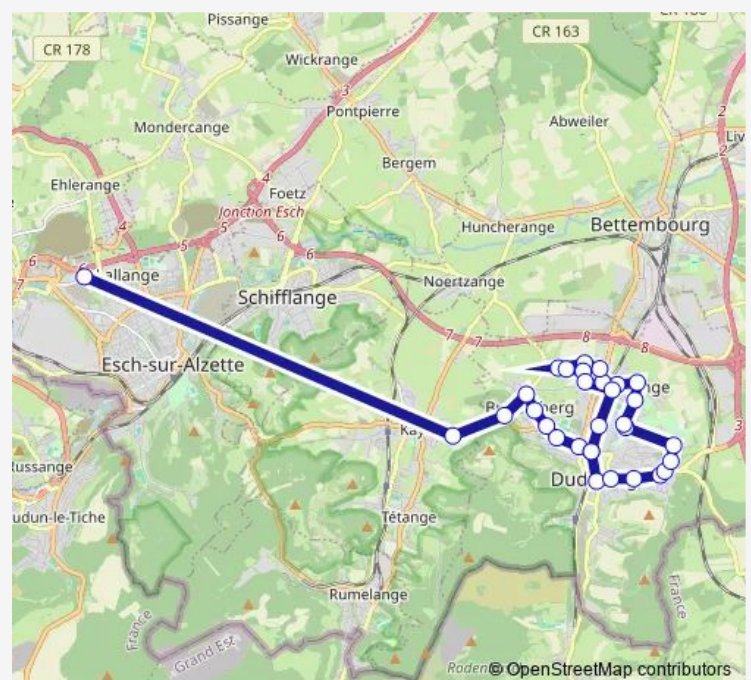

Thursday 14:51

Friday 14:51

Saturday —

Sunday —

Route info

Direction: Esch-sur-Alzette, Lycée Guillaume Kroll

Stops: 31

Trip Duration: 0 hour 56 min