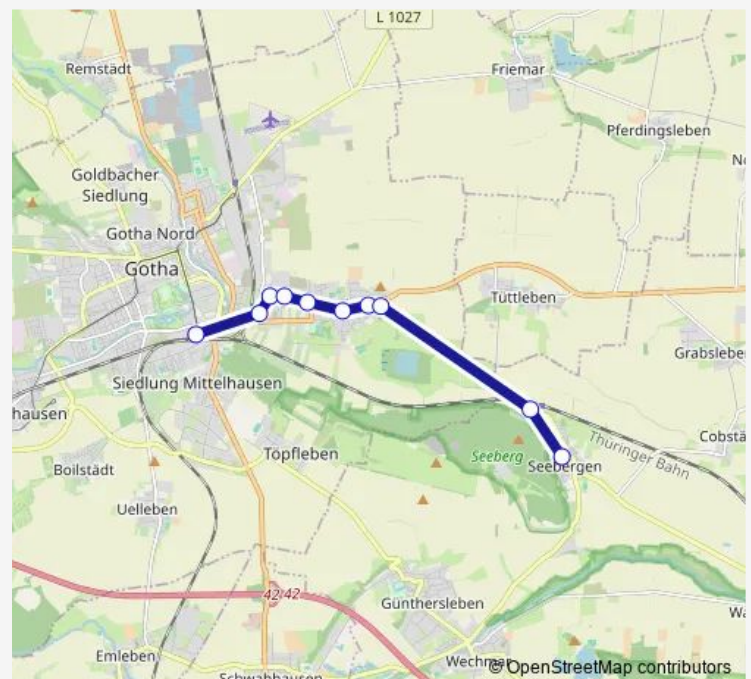

Grabsleben

Gleichenhof

Route schedule

Wechmar, Schule — Gleichenhof

Monday 15:45

Tuesday 15:45

Wednesday 15:45

Thursday 15:45

Friday 15:45

Saturday —

Sunday —

Route info

Direction: Wechmar, Schule

Stops: 12

Trip Duration: 0 hour 35 min

871

BusMaps

Direction

Wechmar, Schule — Wandersleben, Grundschule

6 stops

[Open route schedule](#)

Wechmar, Schule

Wechmar, Lange Straße

Mühlberg (Kreis Gotha)

Thursday 13:00-14:00

Friday 13:00-14:00

Saturday —

Sunday —

Route info

Direction: Wechmar, Schule

Stops: 6

Trip Duration: 0 hour 16 min