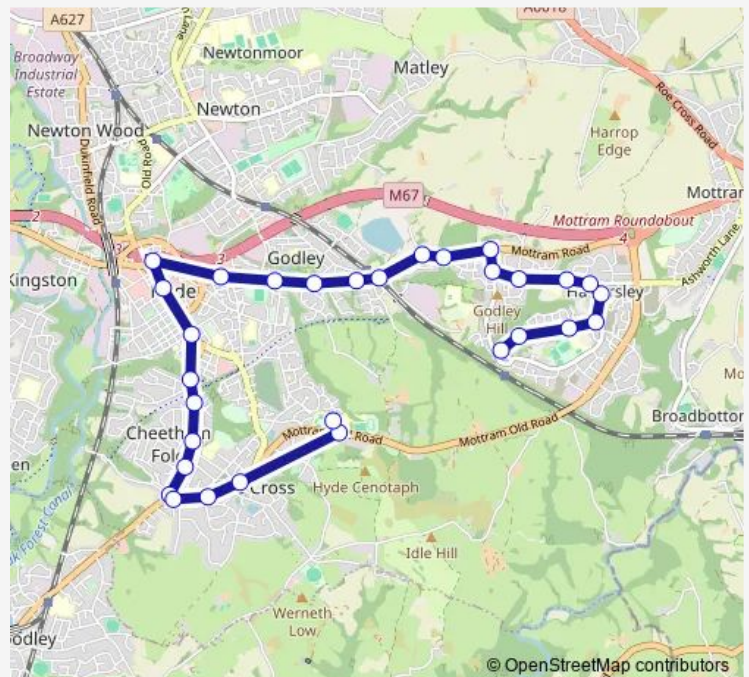

Pudding Lane

Longlands Drive

Godley Station

Godley Station

St Pauls Hill Road

Taylor Street

Morrisons

Hyde Bus Station

Hyde Market Place

Tower Street

Grosvenor Road

Route schedule

Bankside — Alder Community High School

Monday 07:33

Tuesday 07:33

Wednesday 07:33

Thursday 07:33

Friday 07:33

Saturday —

Sunday —

Route info

Direction: Bankside

Stops: 30

Trip Duration: 0 hour 27 min

Route info

Direction: Alder Community High School

Stops: 32

Trip Duration: 0 hour 27 min

Camborne Road

Thornbury Avenue

St Barnabas

Callington Drive