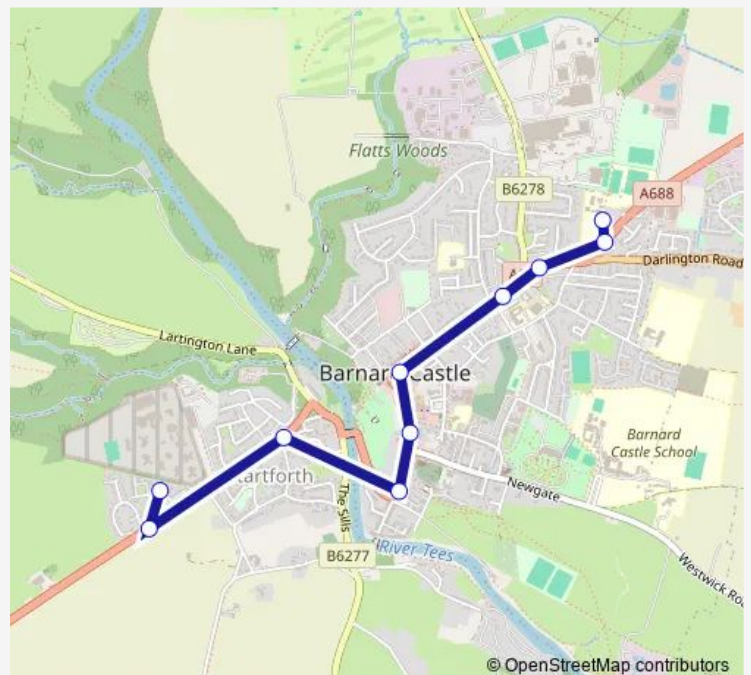

Bus 871 Barnard Castle Circular - Barnard Castle Circular

[Go to website](#)

Direction

Teesdale School bus park — Grangefields

10 stops

[Open route schedule](#)

Teesdale School bus park

Prospect Place

Bede Road

War Memorial

Galgate - Stand A

Market Place

The Bank

Royal Star

Bowes Road

Grangefields

Route schedule

Teesdale School bus park — Grangefields

Monday 15:08

Tuesday 15:08

Wednesday 15:08

Thursday 15:08

Friday 15:08

Saturday —

Sunday —

Route info

Direction: Teesdale School bus park

Stops: 10

Trip Duration: 0 hour 9 min

© OpenStreetMap contributors

871 Bus time schedules and route maps are available in an offline PDF at busmaps.com. Use the busmaps.com website to see live bus times, train schedule or subway schedule, and step-by-step directions for all public transit in Barnard Castle