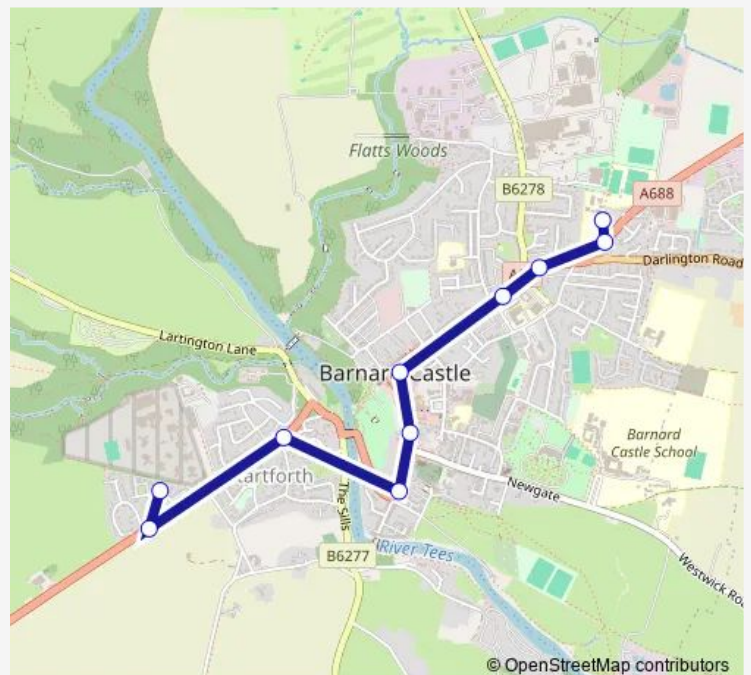

Bus 871 Barnard Castle Circular - Barnard Castle Circular

[Go to website](#)**Direction**

Teesdale School bus park — Grangefields

10 stops

[Open route schedule](#)

Teesdale School bus park

Prospect Place

Bede Road

War Memorial

Galgate - Stand A

Market Place

The Bank

Royal Star

Bowes Road

Grangefields

Route schedule

Teesdale School bus park — Grangefields

Monday 15:08

Tuesday 15:08

Wednesday 15:08

Thursday 15:08

Friday 15:08

Saturday —

Sunday —

Route info

Direction: Teesdale School bus park

Stops: 10

Trip Duration: 0 hour 9 min

© OpenStreetMap contributors

871 Bus time schedules and route maps are available in an offline PDF at busmaps.com. Use the busmaps.com website to see live bus times, train schedule or subway schedule, and step-by-step directions for all public transit in Barnard Castle