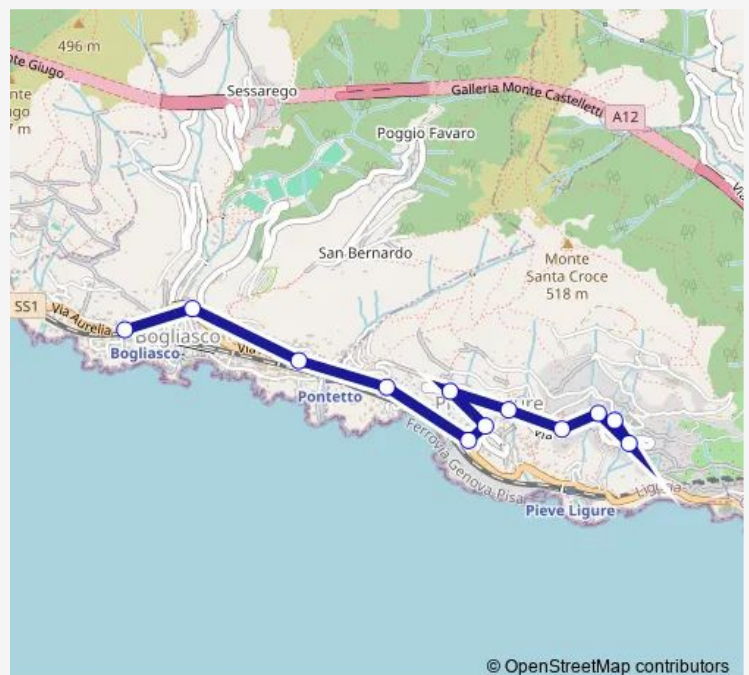

Wednesday 06:50-20:15

Thursday 06:50-20:15

Friday 06:50-20:15

Saturday 06:50-20:15

Sunday 06:50-17:35

Route info

Direction: Capolinea P.Le San Michele - F. Chiesa

Stops: 12

Trip Duration: 0 hour 15 min

© OpenStreetMap contributors

Direction

Via Aurelia 108 Staz. F.S. Bogliasco — Capolinea P.Le San Michele - F. Chiesa

12 stops

[Open route schedule](#)

Via Aurelia 108 Staz. F.S. Bogliasco

Wednesday 06:35-20:00

Thursday 06:35-20:00

Friday 06:35-20:00

Saturday 06:35-20:00

Sunday 10:25-17:20

Route info

Direction: Via Aurelia 108 Staz. F.S. Bogliasco

Stops: 12