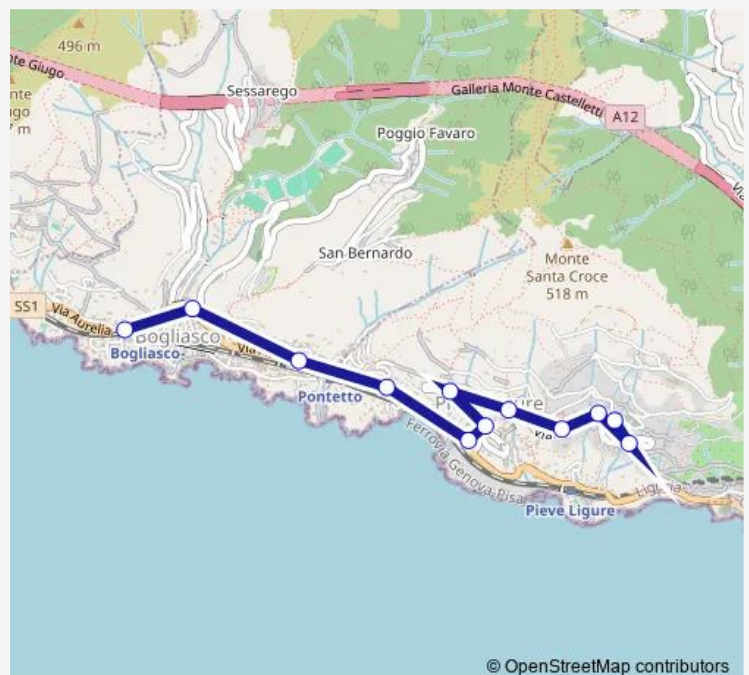

Wednesday 06:50-20:15

Thursday 06:50-20:15

Friday 06:50-20:15

Saturday 06:50-20:15

Sunday 06:50-17:35

Route info

Direction: Capolinea P.Le San Michele - F. Chiesa

Stops: 12

Trip Duration: 0 hour 15 min

© OpenStreetMap contributors

Direction

Via Aurelia 108 Staz. F.S. Bogliasco — Capolinea P.Le San Michele - F. Chiesa

12 stops

[Open route schedule](#)

Via Aurelia 108 Staz. F.S. Bogliasco

Wednesday 06:35-20:00

Thursday 06:35-20:00

Friday 06:35-20:00

Saturday 06:35-20:00

Sunday 10:25-17:20

Route info

Direction: Via Aurelia 108 Staz. F.S. Bogliasco

Stops: 12