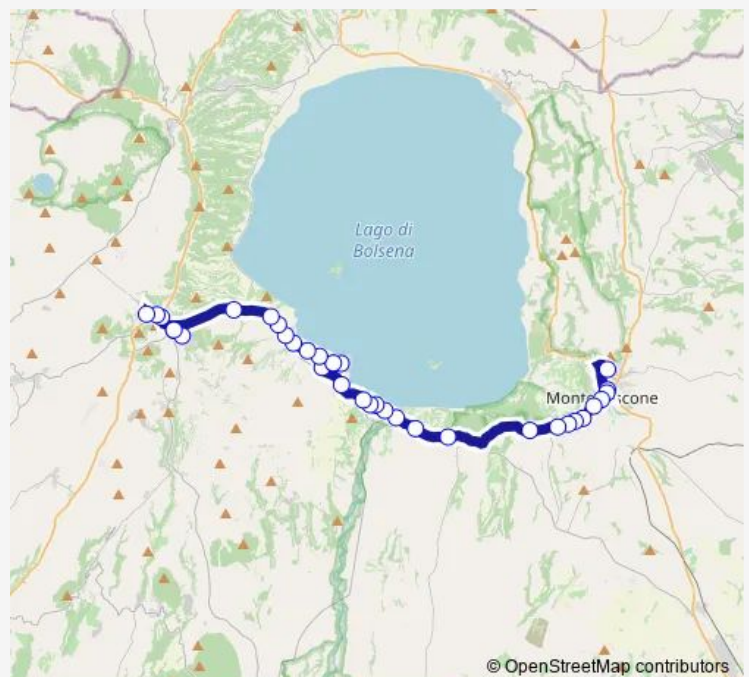

Capodimonte | Via Poggio Marano Via Verentana # f536

Capodimonte | Viale R. Margherita Via San Rocco # f537

Capodimonte | Via Marconi # f538

Route schedule

Montefiascone | Via Salotti Via Moro # f601 — Valentano
| Via Marconi Via Roma # f392

Monday	19:00
Tuesday	19:00
Wednesday	19:00
Thursday	19:00
Friday	19:00
Saturday	19:00
Sunday	—

Route info

Direction: Montefiascone | Via Salotti Via Moro # f601

Stops: 35

Trip Duration: 0 hour 40 min

Montefiascone - Valentano # Ac165d