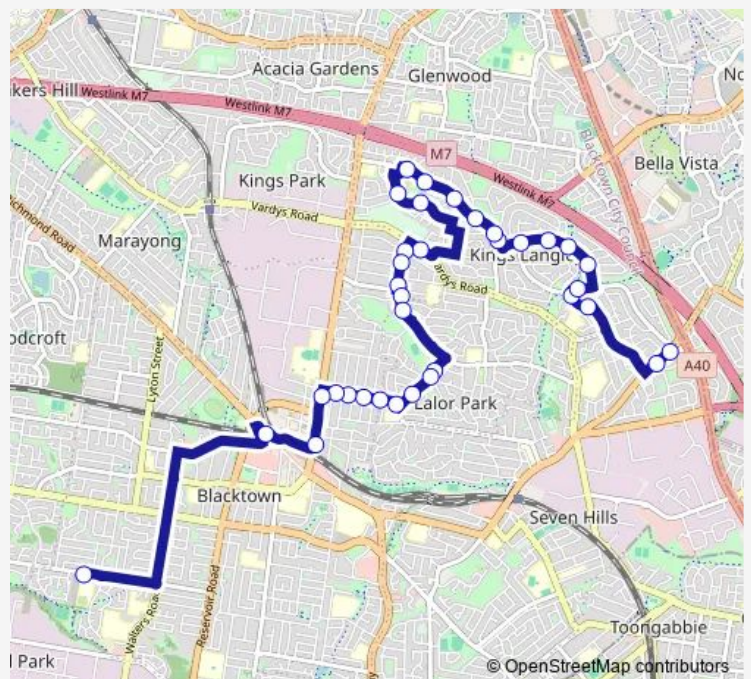

Garden St At Kingsford St

Route schedule

Seven Hills North Public School, Seven Hills Rd — Tyndale Christian School, Bus Bay, Douglas Rd

Monday	07:58
Tuesday	07:58
Wednesday	07:58
Thursday	07:58
Friday	07:58
Saturday	—
Sunday	—

Route info

Direction: Seven Hills North Public School, Seven Hills Rd

Stops: 35

Trip Duration: 0 hour 40 min

8006 — Seven Hills North PS to Tyndale Christian School via Kings Langley and Blacktown

Garden St Before Turner St