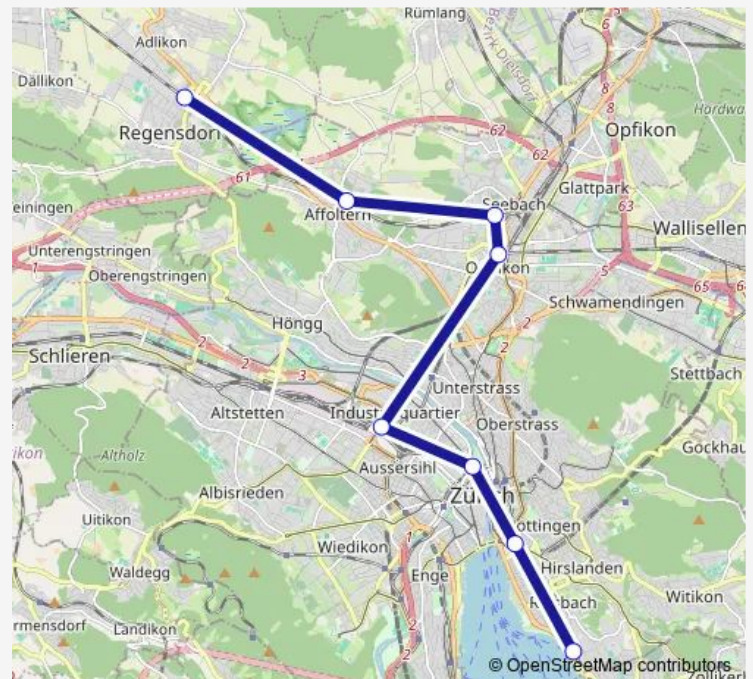

Suburban Railway Sn6

[Go to website](#)

Direction

Zürich Tiefenbrunnen — Regensdorf-Watt

8 stops

[Open route schedule](#)

Zürich Tiefenbrunnen

Zürich Stadelhofen

Zürich Hb

Zürich Hardbrücke

Zürich Oerlikon

Zürich Seebach

Zürich Affoltern

Regensdorf-Watt

Route schedule

Zürich Tiefenbrunnen — Regensdorf-Watt

Monday 00:45-03:49

Tuesday —

Wednesday —

Thursday —

Friday —

Saturday —

Sunday —

Route info

Direction: Zürich Tiefenbrunnen

Stops: 8

Trip Duration: 0 hour 27 min

■ Sn6

Direction

Winterthur — Würenlos

14 stops

[Open route schedule](#)