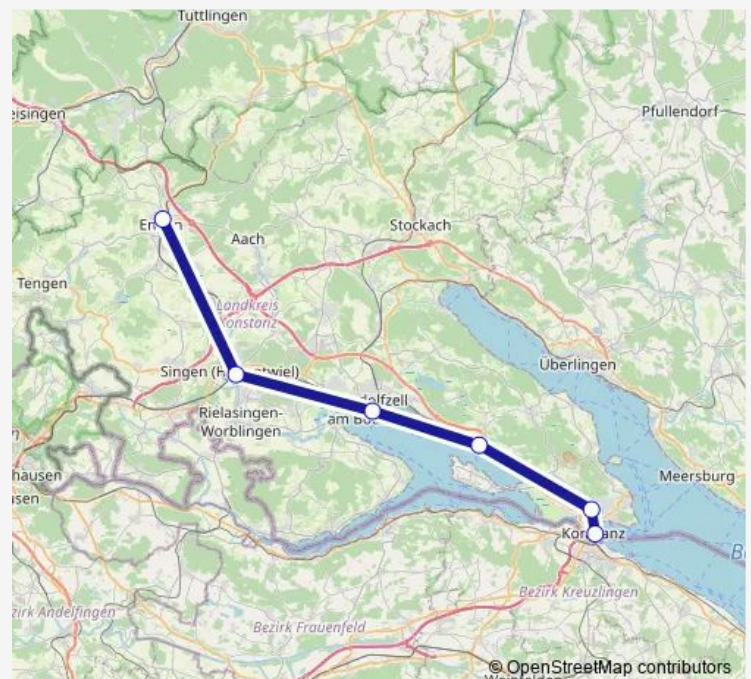

Suburban Railway SN6

[Go to website](#)

Direction

Engen — Konstanz

6 stops

[Open route schedule](#)

Engen

Singen (Hohentwiel)

Wednesday —

Thursday —

Friday —

Saturday 23:49

Sunday 00:57-03:34

Route info

Direction: Engen

Stops: 6

Trip Duration: 0 hour 30 min

■ SN6

Direction

Konstanz — Engen

16 stops

[Open route schedule](#)

Konstanz

Konstanz-Petershausen

Monday —

Tuesday —

Wednesday —

Thursday —

Friday —

Saturday 22:53-23:53

Sunday 00:39-03:08

Route info