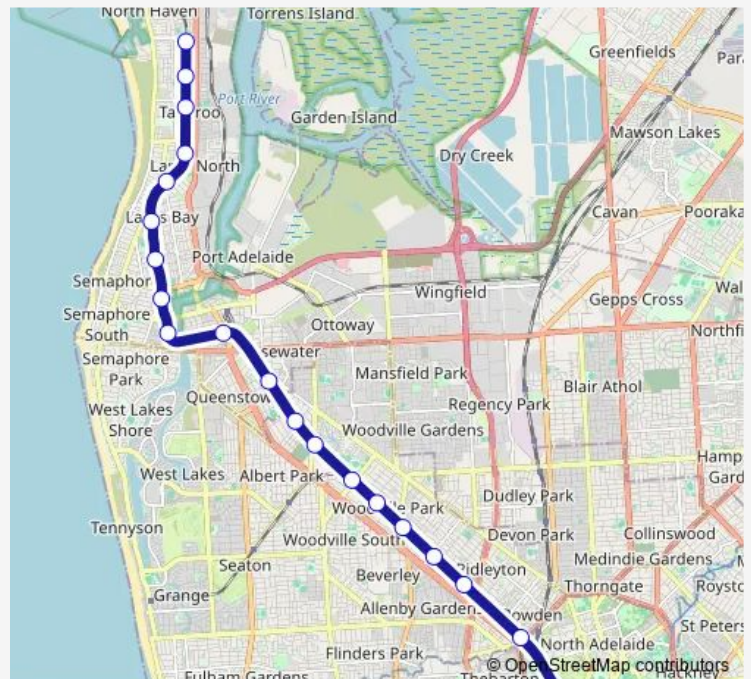

Rail OSBORN Osborne to City

[Go to website](#)

Direction

Osborne Railway Station — Adelaide Railway Station

15 stops

[Open route schedule](#)

- Osborne Railway Station
- Midlunga Railway Station
- Taperoo Railway Station
- Draper Railway Station
- Largs North Railway Station
- Largs Railway Station
- Peterhead Railway Station
- Glanville Railway Station
- Ethelton Railway Station
- Port Adelaide Railway Station
- Alberton Railway Station
- Cheltenham Railway Station
- St Clair Railway Station
- Woodville Railway Station
- Adelaide Railway Station

Route schedule

Osborne Railway Station — Adelaide Railway Station

Monday	07:01-19:05
Tuesday	07:01-19:05
Wednesday	07:01-19:05
Thursday	07:01-19:05
Friday	07:01-19:05
Saturday	—
Sunday	—

Route info

Direction: Osborne Railway Station

Stops: 15

Trip Duration: 0 hour 34 min

OSBORN — Osborne to City

Direction

Adelaide Railway Station — Osborne Railway Station

15 stops

[Open route schedule](#)

Adelaide Railway Station

Monday 06:23-18:21

Tuesday 06:23-18:21

Wednesday 06:23-18:21

Thursday 06:23-18:21

Friday 06:23-18:21

Saturday —

Sunday —

Route info