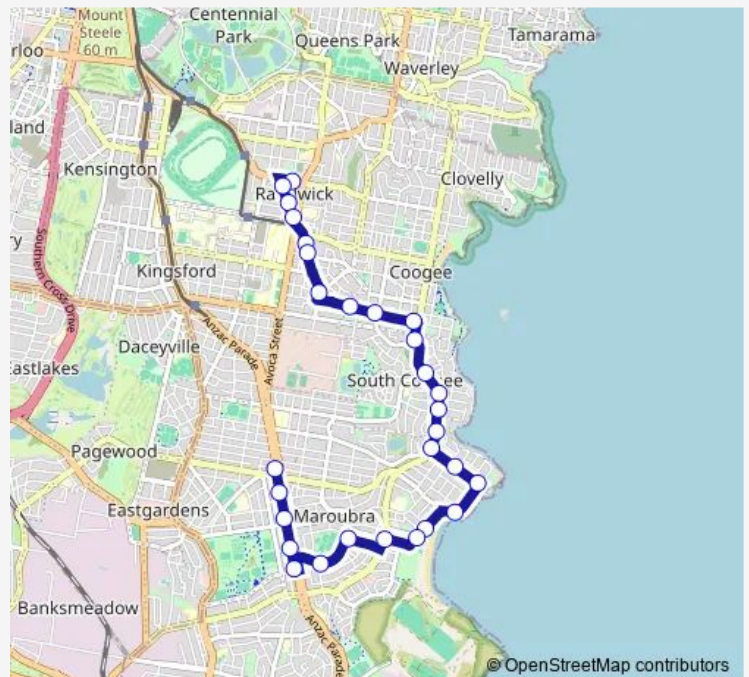

Arden St At Malabar Rd

Malabar Rd After Napper St

Malabar Rd At Denning St

Malabar Rd Opp Popplewell Park

Malabar Rd After Mermaid Av

Malabar Rd At Torrington Rd

Torrington Rd At Inman St

Torrington Rd At Marine Pde

Thursday 15:20

Friday 15:20

Saturday —

Sunday —

Route info

Direction: Marcellin College, Alison Rd

Stops: 29

Trip Duration: 0 hour 29 min

618e — Marcellin College to Maroubra Junction

Fitzgerald Av At Malabar Rd

Yorktown Pde At Minneapolis Cres

Minneapolis Cres At Chicago Av

Anzac Pde At Murray St

Anzac Pde At Wade St

Anzac Pde After Fitzgerald Av