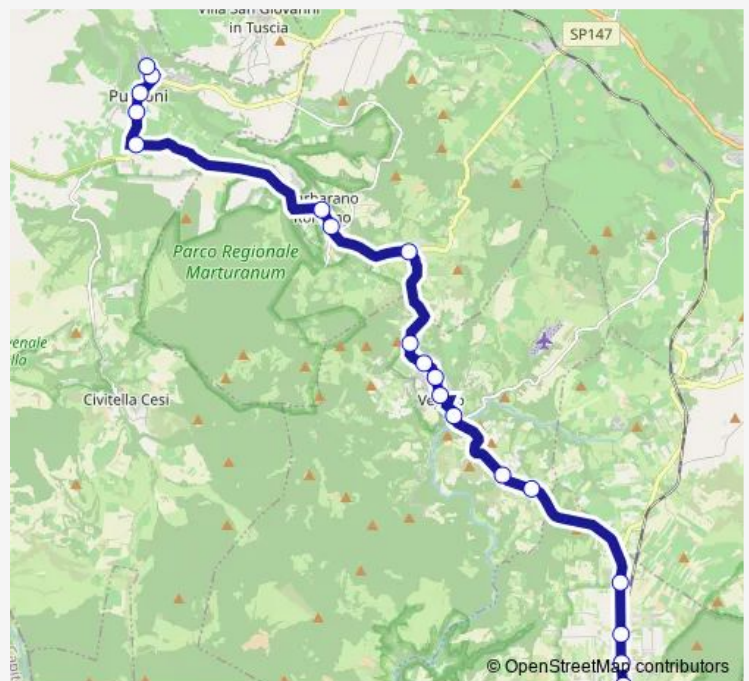

Vejano | Via Umberto # f1641

Vejano | Cimitero # f1642

Vejano | Via Braccianese (Sassicheta) # f1643

Barbarano | Via Braccianese Via Vejano # f1644

Barbarano | Cimitero # f1645

Barbarano | Corso V. Emanuele II # f1646

Blera | Via Barbaranese Via Monteromano # f1649

Blera | Via Monteromano (Deposito) # f1567

Blera | Puntoni # f1568

Blera | Puntoni # f1569

Blera | Piazza Giovanni Xxiii # f1548

Route schedule

Oriolo | Stazione FS # f1633 — Blera | Piazza Giovanni Xxiii # f1548

Monday	—
Tuesday	—
Wednesday	—
Thursday	—
Friday	—
Saturday	14:05
Sunday	—

Route info

Direction: Oriolo | Stazione FS # f1633

Stops: 19

Trip Duration: 0 hour 30 min

Oriolo Romano - Blera # Mz261a

Bus time schedules and route maps are available in an offline PDF at busmaps.com. Use the busmaps.com website to see live bus times, train schedule or subway schedule, and step-by-step directions for all public transit in Vejano