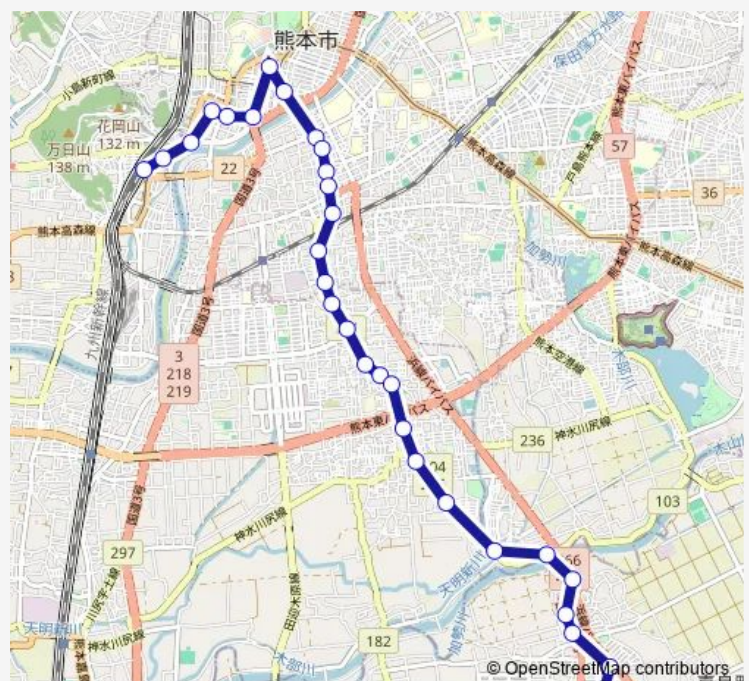

Thursday 10:51-12:21

Friday 10:51-12:21

Saturday 08:56

Sunday 12:16

Route info

Direction: 熊本駅前

Stops: 30

Trip Duration: 0 hour 40 min