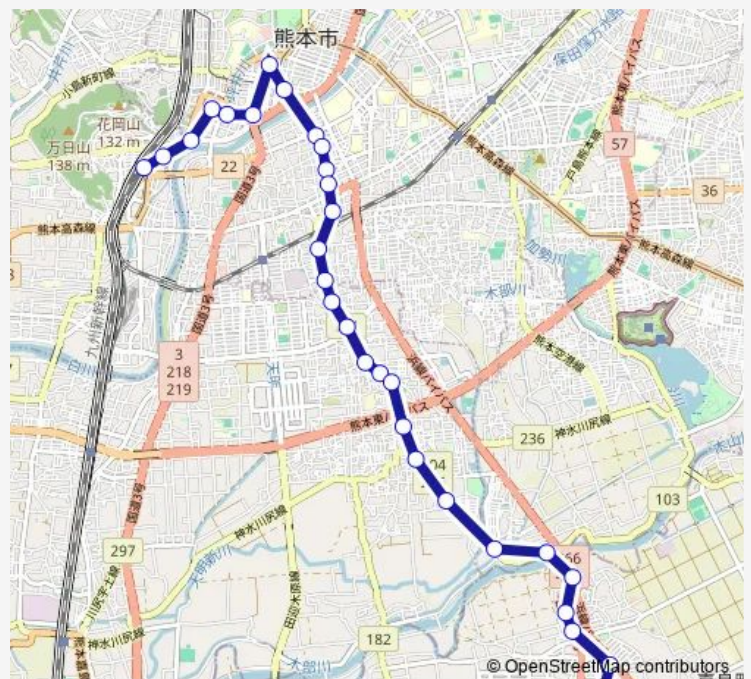

Thursday 10:51-12:21

Friday 10:51-12:21

Saturday 08:56

Sunday 12:16

Route info

Direction: 熊本駅前

Stops: 30

Trip Duration: 0 hour 42 min