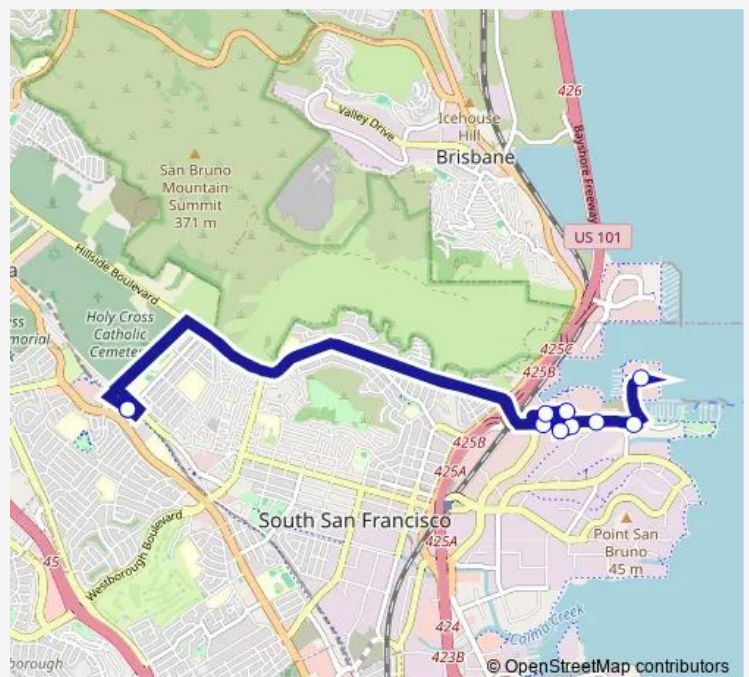

Oyster Point Blvd / Gateway

220 Oyster Point

200 Oyster Point

Oyster Point Blvd / Eccles (Eb)

352 Oyster Point

Cul-de-Sac (395/400 Oyster Point Blvd)

1120 Veterans Blvd.

The Cove

South San Francisco Bart (Opb, Bay #1)

Route schedule

South San Francisco Bart (Opb, Bay #1) — South San Francisco Bart (Opb, Bay #1)

Monday 15:20-17:44

Tuesday 15:20-17:44

Wednesday 15:20-17:44

Thursday 15:20-17:44

Friday 15:20-17:44

Saturday —

Sunday —

Route info

Direction: South San Francisco Bart (Opb, Bay #1)

Stops: 10

Trip Duration: 0 hour 36 min

OPB Shuttle — Oyster Point Bart

Direction

South San Francisco Bart (Opb, Bay #1) — South San Francisco Bart (Opb, Bay #1)

10 stops

[Open route schedule](#)

South San Francisco Bart (Opb, Bay #1)

Oyster Point Blvd / Gateway

1120 Veterans Blvd.