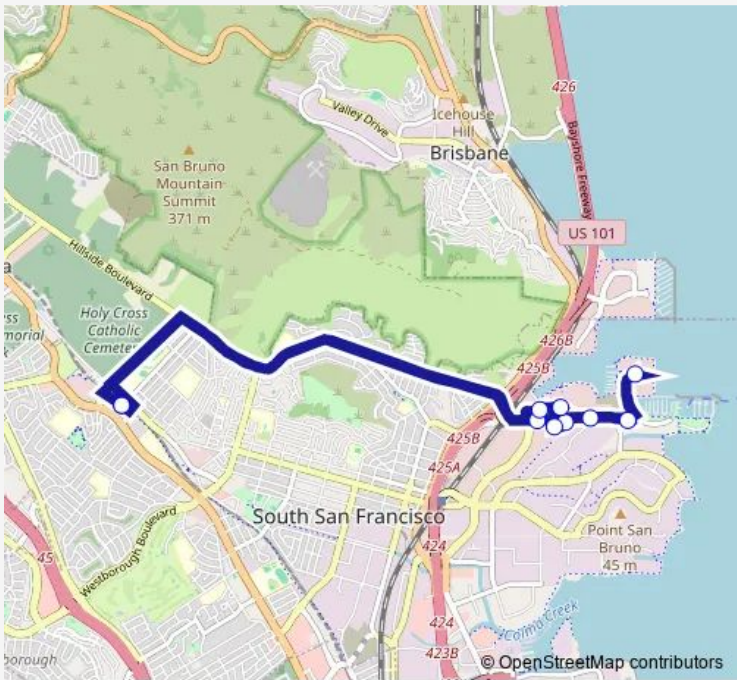

Bus OPB Shuttle Oyster Point Bart

[Go to website](#)

Direction
 South San Francisco BART (OPB, Bay #1) — South San Francisco BART (OPB, Bay #1)
 10 stops
[Open route schedule](#)

- South San Francisco BART (OPB, Bay #1)
- Oyster Point Blvd / Gateway
- 220 Oyster Point
- 200 Oyster Point
- Oyster Point Blvd / Eccles (EB)
- 352 Oyster Point
- Cul-de-Sac (395/400 Oyster Point Blvd)
- 1120 Veterans Blvd.
- The Cove
- South San Francisco BART (OPB, Bay #1)

Route schedule
 South San Francisco BART (OPB, Bay #1) — South San Francisco BART (OPB, Bay #1)

Monday	15:20-17:44
Tuesday	15:20-17:44
Wednesday	15:20-17:44
Thursday	15:20-17:44
Friday	15:20-17:44
Saturday	—
Sunday	—

Route info
 Direction: South San Francisco BART (OPB, Bay #1)
 Stops: 10
 Trip Duration: 0 hour 36 min

Direction

South San Francisco BART (OPB, Bay #1) — South San Francisco BART (OPB, Bay #1)

10 stops

[Open route schedule](#)

South San Francisco BART (OPB, Bay #1)

Oyster Point Blvd / Gateway

1120 Veterans Blvd.

The Cove

220 Oyster Point

200 Oyster Point

Oyster Point Blvd / Eccles (EB)

352 Oyster Point