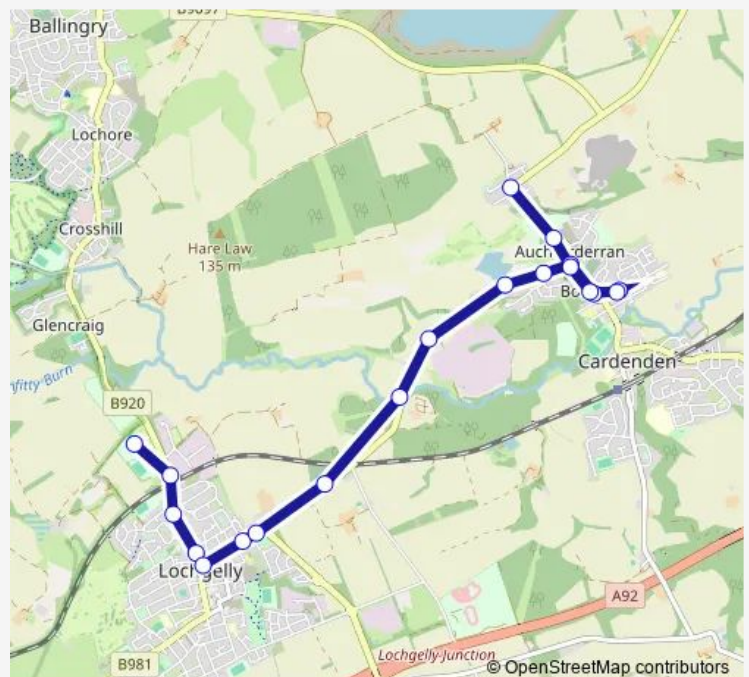

Railway Station

High School

High School

Route schedule

Muirtonhill Road — High School

Monday 08:10

Tuesday 08:10

Wednesday 08:10

Thursday 08:10

Friday 08:10

Saturday —

Sunday —

Route info

Direction: Muirtonhill Road

Stops: 21

Trip Duration: 0 hour 20 min

■ LG5 — Lochgelly High School - Woodend or Cardenden **BusMaps**

Direction

High School — Muirtonhill Road

20 stops

[Open route schedule](#)

High School

Railway Station

Launcherhead Road