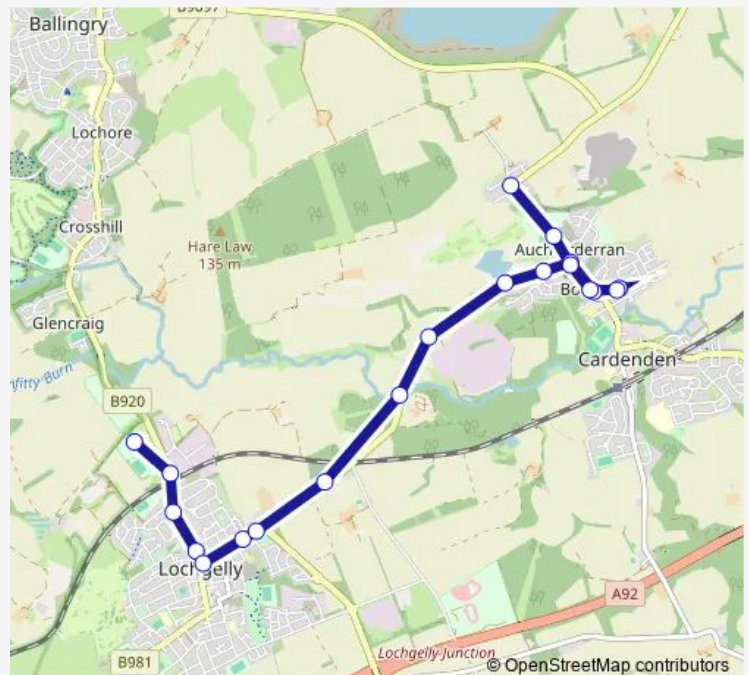

### Route schedule

Muirtonhill Road — High School

Monday 08:10

Tuesday 08:10

Wednesday 08:10

Thursday 08:10

Friday 08:10

Saturday —

### Route info

Direction: Muirtonhill Road

Stops: 21

Trip Duration: 0 hour 20 min

■ LG5 — Lochgelly High School - Woodend or Cardenden **BusMaps**

**Direction**

High School — Muirtonhill Road

20 stops