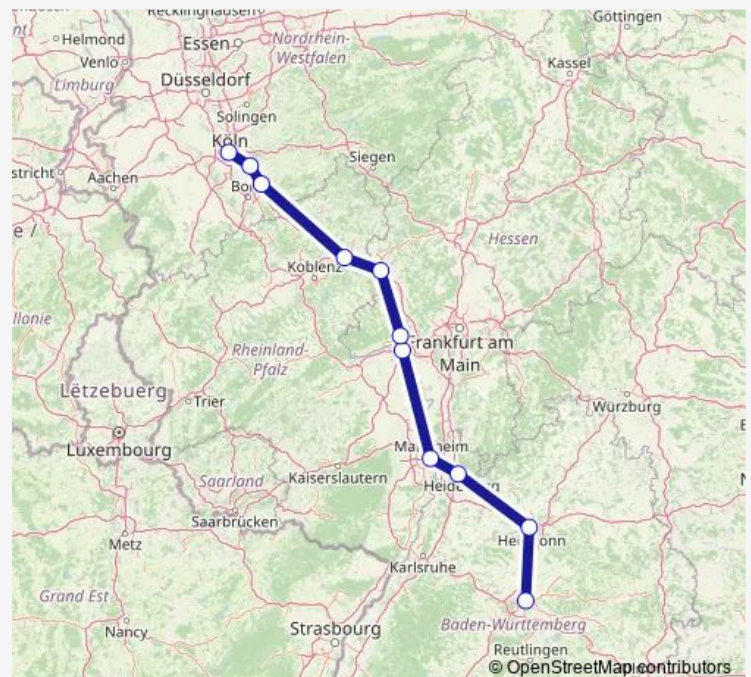

Heidelberg Hbf

Mannheim Hbf

Mainz Hbf

Wiesbaden Hbf

Limburg Süd

Montabaur

Siegburg/Bonn

Köln/Bonn Flughafen

Saturday —

Sunday —

Route info

Direction: Stuttgart Hbf

Stops: 11

Trip Duration: 4 hour 26 min

ICE 714

ICE 714 Rail time schedules and route maps are available in an offline PDF at busmaps.com. Use the busmaps.com website to see live bus times, train schedule or subway schedule, and step-by-step directions for all public transit in Koeln