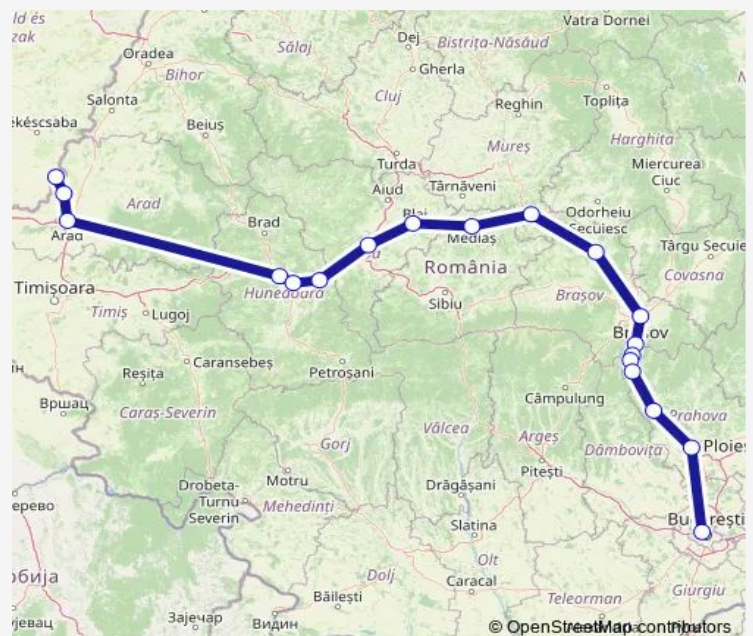

Route schedule

Lokoshaza — București Nord Gr.A

Monday 03:39

Tuesday 03:39

Wednesday 03:39

Thursday 03:39

Friday 03:39

Saturday 03:39

Sunday 03:39

Route info

Direction: Lokoshaza

Stops: 19

Trip Duration: 11 hour 27 min

Direction

Lokoshaza — București Nord Gr.A

20 stops

[Open route schedule](#)

Lokoshaza

Curtici

Arad

Ilia

Deva

Simeria

Orăștie

Tuesday 23:45

Wednesday 23:45

Thursday 23:45

Friday 23:45

Saturday 23:45

Sunday 23:45

Route info

Direction: Lokoshaza