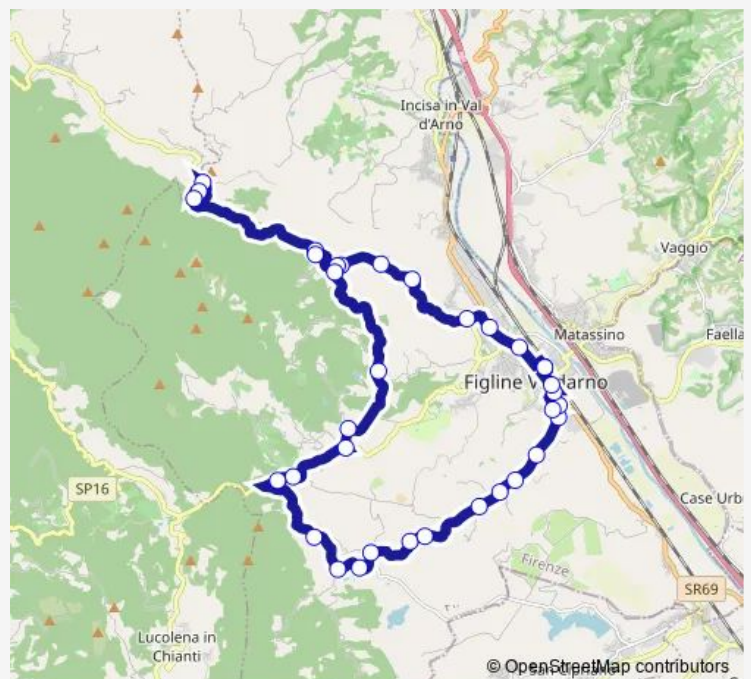

Bivio Sant'Andrea A C.

S. Andrea_R

Borghetta_A

Brollo Campagna_A

Route schedule

Figline Valdarno Fs * P — Figline Valdarno Fs * A

Monday	11:40-15:00
Tuesday	11:40-15:00
Wednesday	11:40-15:00
Thursday	11:40-15:00
Friday	11:40-15:00
Saturday	11:40-15:00
Sunday	—

Route info

Direction: Figline Valdarno Fs * P

Stops: 31

Trip Duration: 0 hour 37 min

356_2 — Circolare Figline Fs - Gaville - Brollo - Poggio Alla Croce - Figline Fs

Bivio Sant'Andrea_V

Brollo_V *

Brollo 1