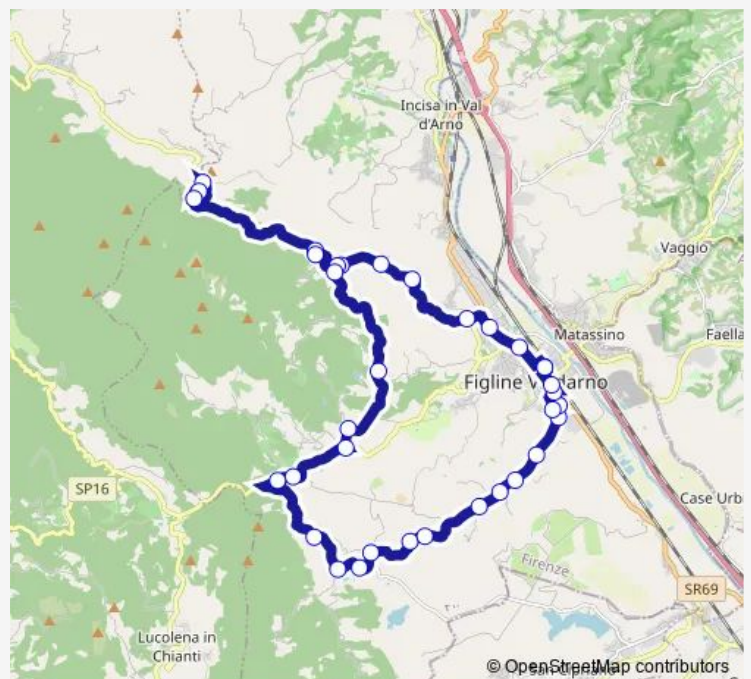

Bivio Sant'Andrea A C.

S. Andrea_R

Borghetta_A

Brollo Campagna_A

Route schedule

Figline Valdarno Fs * P — Figline Valdarno Fs * A

Monday	11:40-15:00
Tuesday	11:40-15:00
Wednesday	11:40-15:00
Thursday	11:40-15:00
Friday	11:40-15:00
Saturday	11:40-15:00
Sunday	—

Route info

Direction: Figline Valdarno Fs * P

Stops: 31

Trip Duration: 0 hour 37 min

356_2 — Circolare Figline Fs - Gaville - Brollo - Poggio Alla Croce - Figline Fs

Bivio Sant'Andrea_V

Brollo_V *

Brollo 1

Saturday 06:50-15:10

Sunday —

Route info

Direction: Gaville La Pieve_V

Stops: 14

Trip Duration: 0 hour 10 min

Direction

undefined — undefined