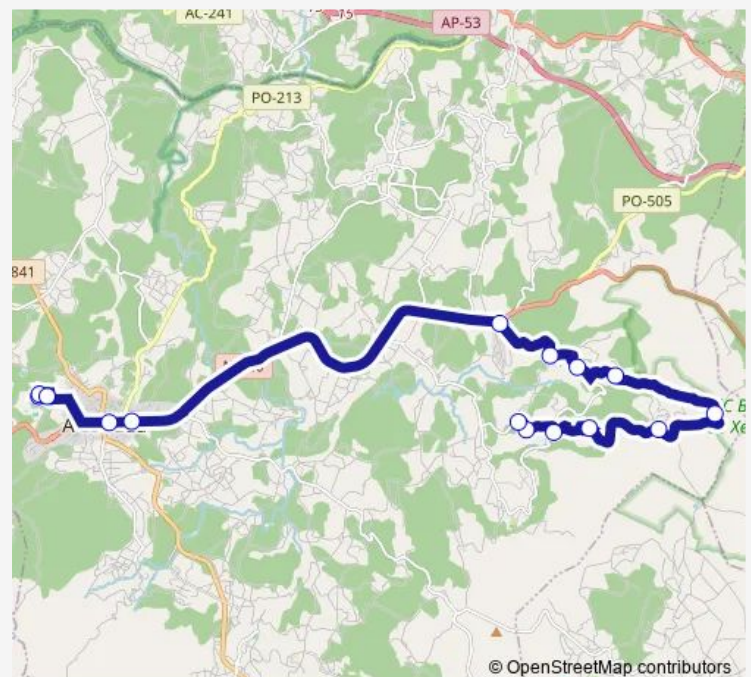

### Route schedule

IES Avelina Valladares — Pousada(Curantes)

Monday 14:27

Tuesday —

Wednesday 14:27

Thursday —

Friday —

Saturday —

### Route info

Direction: IES Avelina Valladares

Stops: 15

Trip Duration: 0 hour 38 min

■ XG658018 — IES N° 1 - Pousada (Curantes)

BusMaps

XG658018 Bus time schedules and route maps are available in an offline PDF at [busmaps.com](https://busmaps.com). Use the [busmaps.com](https://busmaps.com) website to see live bus times, train schedule or subway schedule, and step-by-step directions for all public transit in Santiago de Compostela