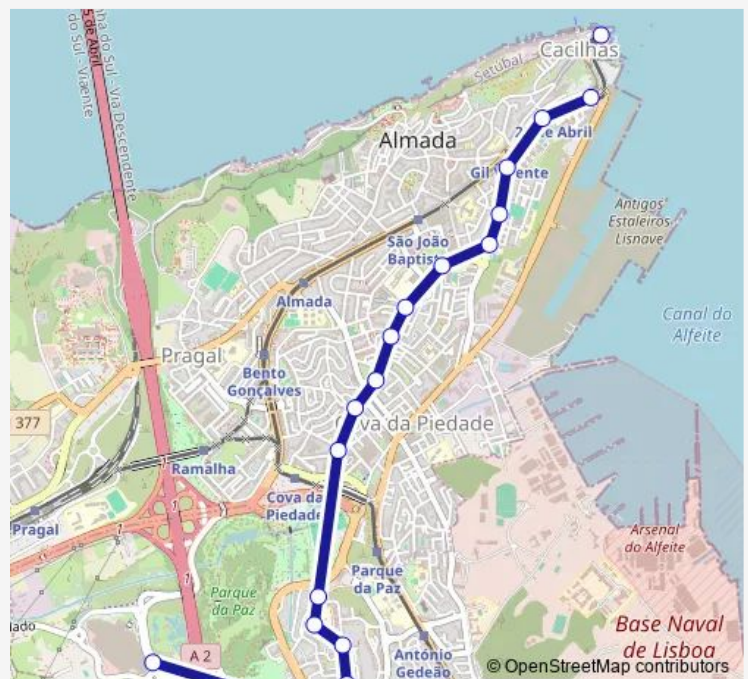

Bus 102 - Cacilhas - Almada (Forum) (via Qta do Chegadoinho)

[Go to website](#)

Direction

Cacilhas (Lgo Alfredo Dinis Alex) Terminal P10 — Feijó (Almada Fórum)

18 stops

[Open route schedule](#)

Cacilhas (Lgo Alfredo Dinis Alex) Terminal P10

Cacilhas (Avª 25 Abril 6)

Cacilhas (Avª 25 Abril 30)

Almada (R D Sancho I 2)

Almada (R D Sancho I Fte 33) Alto Mutela

Almada (R D Sancho I 36a)

Almada (R Rainha D Leonor) Parque Urbano

Almada (R Rainha D Leonor Fte 23) Esc Ant Costa

Cova Piedade (Avª Rainha D Leonor 16)

Cova Piedade (Avª Rainha D Leonor 62)

Cova Piedade (R Cabo B Esperança Fte 13)

Cova Piedade (Lgo Antero Quental 11)

Bº B Gonçalves (R Almada Negreiros Lte 4)

Bº B Gonçalves (R Amadeu Sousa Cardoso 9)

Bº B Gonçalves (R Ary Santos 4b)

Bº B Gonçalves (R Ary Santos 16) Cinza Parque

Feijó (R António Aleixo 12)

Feijó (Almada Fórum)

Route schedule

Cacilhas (Lgo Alfredo Dinis Alex) Terminal P10 — Feijó (Almada Fórum)

Monday	05:30-17:00
Tuesday	05:30-17:00
Wednesday	05:30-17:00
Thursday	05:30-17:00
Friday	05:30-17:00
Saturday	05:30-00:05⁺¹
Sunday	05:30-00:05⁺¹

Route info

Direction: Cacilhas (Lgo Alfredo Dinis Alex) Terminal P10

Stops: 18

Trip Duration: 0 hour 25 min