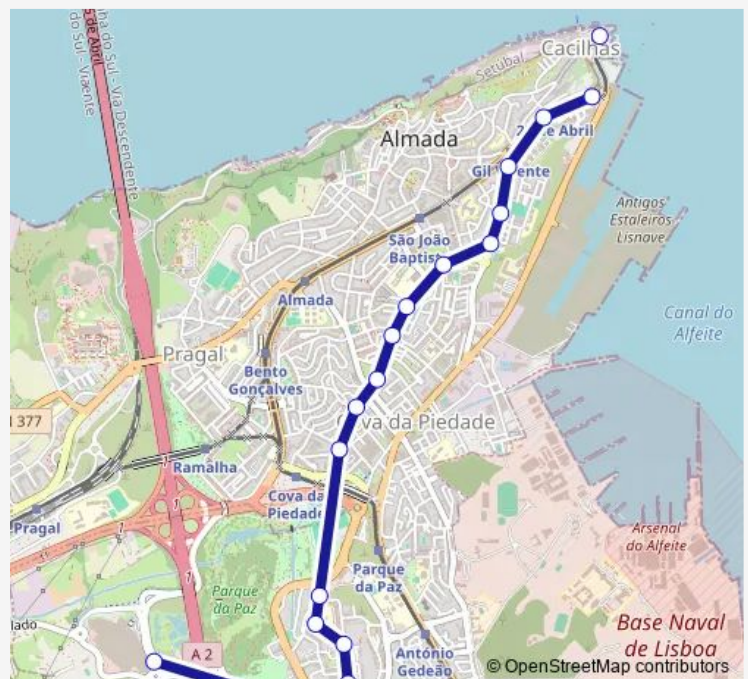

### Route info

Direction: Cacilhas (Lgo Alfredo Dinis Alex) Terminal P23

Stops: 18

Trip Duration: 0 hour 25 min

Bus time schedules and route maps are available in an offline PDF at [busmaps.com](https://busmaps.com). Use the [busmaps.com](https://busmaps.com) website to see live bus times, train schedule or subway schedule, and step-by-step directions for all public transit in Almada