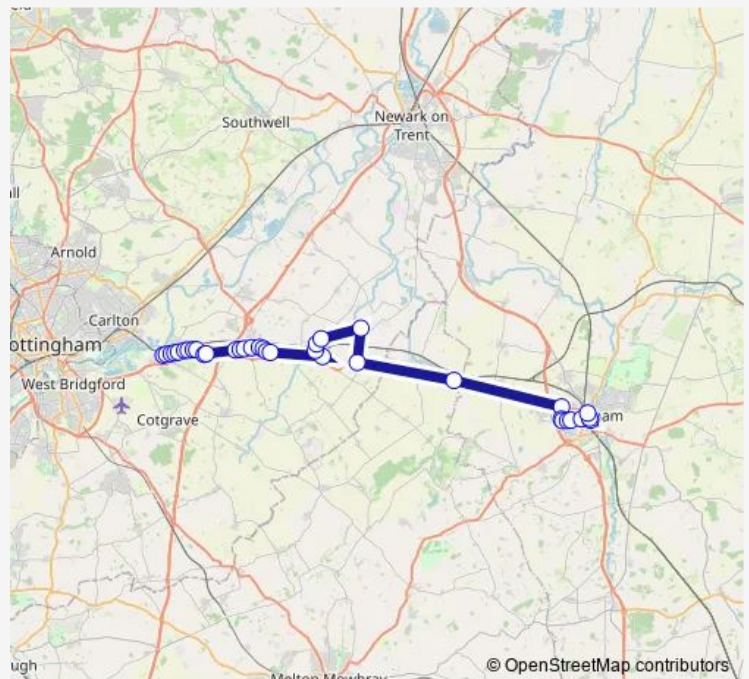

Willow Road

Old Grantham Road

Dark Lane

Route schedule

Vicarage Lane — Vine Street

Monday 07:15

Tuesday 07:15

Wednesday 07:15

Thursday 07:15

Friday 07:15

Saturday —

Sunday —

Route info

Direction: Vicarage Lane

Stops: 35

Trip Duration: 1 hour 9 min

White Lion

Harvest Close

Meadowsweet Hill

Nottingham Road

Turning Circle

Route schedule

Bus Station — Vicarage Lane

Monday 16:07

Tuesday 16:07

Wednesday 16:07

Thursday 16:07

Friday 16:07

Saturday —

Sunday —

Route info

Direction: Bus Station