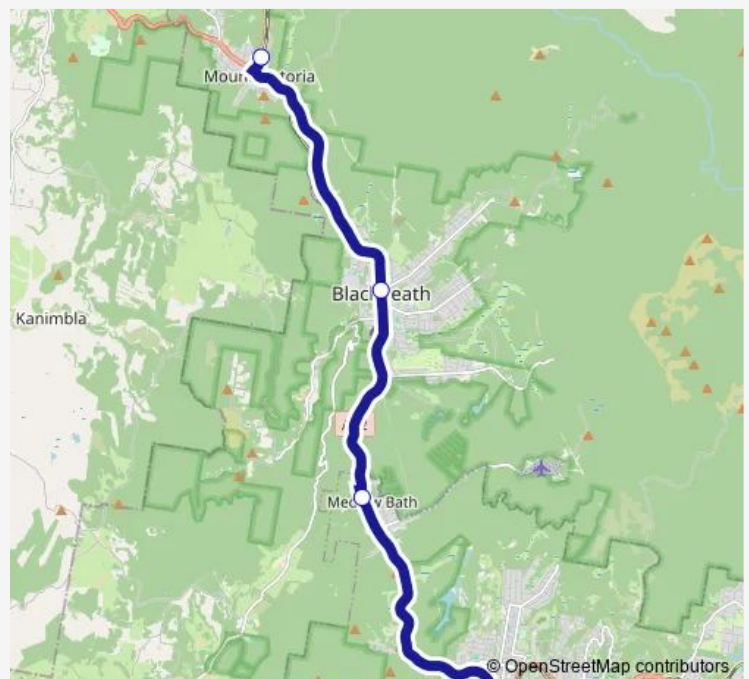

### Route schedule

Mount Victoria Station, Coach Stop — Katoomba Station, Goldsmith PI

Monday —

Tuesday —

Wednesday —

Thursday —

Friday —

Saturday —

### Route info

Direction: Mount Victoria Station, Coach Stop

Stops: 4

Trip Duration: 0 hour 29 min

**Direction**

Katoomba Station, Goldsmith PI — Mount Victoria Station, Coach Stop

4 stops

[Open route schedule](#)

Monday —

Tuesday —

Wednesday —

Thursday —

Friday —

Saturday —

Sunday 10:26-16:19

**Route info**