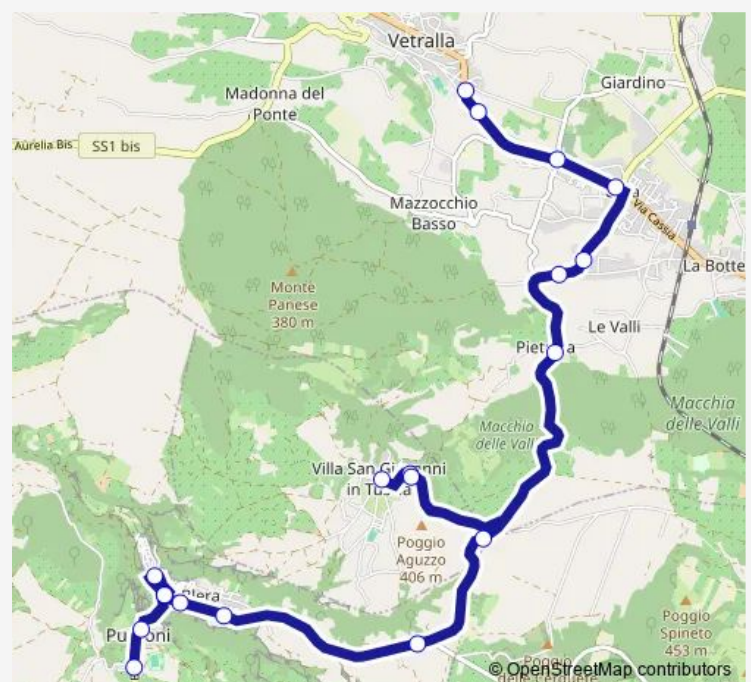

Monday 05:45

Tuesday 05:45

Wednesday 05:45

Thursday 05:45

Friday 05:45

Saturday —

Sunday —

Route info

Direction: Blera | Via Monteromano (Deposito) # f1567

Stops: 19

Trip Duration: 0 hour 25 min

■ Blera - Vetralla # B14a

Bus time schedules and route maps are available in an offline PDF at busmaps.com. Use the busmaps.com website to see live bus times, train schedule or subway schedule, and step-by-step directions for all public transit in Blera