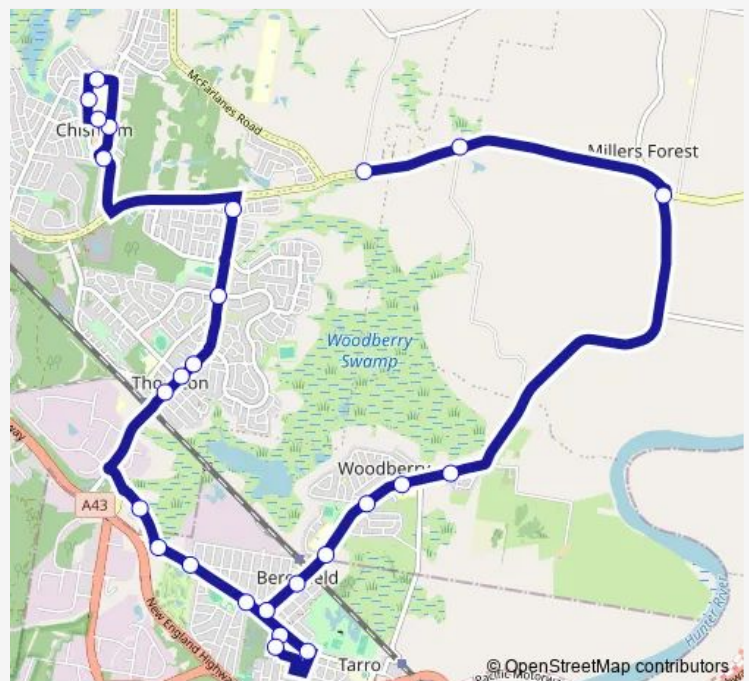

School Bus 2696 Raymond Terrace Rd at Eales Rd to St Aloysius Catholic Ps

[Go to website](#)

Direction

Raymond Terrace Rd At Eales Rd — St Aloysius Primary School, Tigerhawk Dr

26 stops

[Open route schedule](#)

- Raymond Terrace Rd At Eales Rd
- Raymond Terrace Rd Opp Turners Rd
- Woodberry Rd After Raymond Terrace Rd
- Woodberry Rd At Kay Cl
- Woodberry Public School, Lawson Av
- Lawson Av Before Lark St
- Lawson Av Opp Francis Greenway High School
- Lawson Av Opp St Paul's Anglican Church
- Lawson Av Opp Beresfield Public School
- Christie Rd After Anderson Dr
- Christie Rd At Burgess Pde
- Anderson Dr After Western Av
- Anderson Dr Opp Greville St
- Beresfield Golf Course, Anderson Dr (Hail And Ride)
- Anderson Dr Opp Glenwood Rd (Hail And Ride)
- Desalis Dr After Poynton Pl
- Railway Av At Rockleigh St
- Edwards Av At Eurimbla St
- Edwards Av At Singleton Av
- Government Rd At Thomas Coke Dr (Hail And Ride)

Route schedule

Raymond Terrace Rd At Eales Rd — St Aloysius Primary School, Tigerhawk Dr

Monday	07:30
Tuesday	07:30
Wednesday	07:30
Thursday	07:30
Friday	07:30
Saturday	—
Sunday	—

Route info

Direction: Raymond Terrace Rd At Eales Rd

Stops: 26

Trip Duration: 0 hour 40 min

2696 — Raymond Terrace Rd at Eales Rd to St Aloysius Catholic Ps

Government Rd After Thorncliffe Av

Settlers Bvd Before Duskdarter St

Settlers Bvd Before Tigerhawk Dr