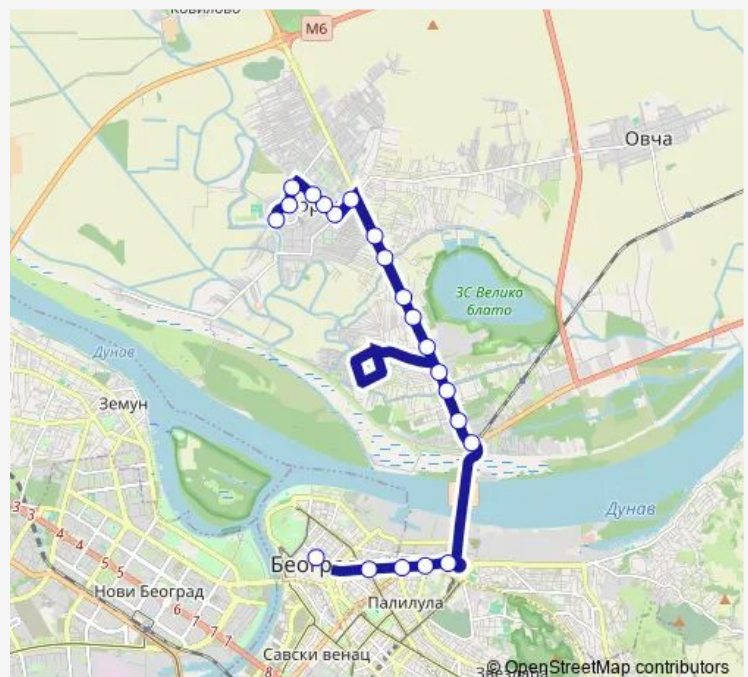

Direction

Studentski Trg — Borča 3

21 stops

[Open route schedule](#)

- Studentski Trg
- Džordža Vašingtona
- Cvijičeva
- Czk Vlada Divljan
- Pančevački Most
- Mz Krnjača
- Blok Branko Momirov
- Partizanski Blok
- Blok Sutjeska
- Pirotsko Naselje
- Pakračka
- Sebeš Suvi
- Sebeška Reka
- Sebeš Mokri
- Borča Raskršće
- Valjevskog Odreda
- Milana Ajvaza
- Mihajla Šolohova
- Kombinatova
- Bele Bartoka
- Borča 3

Route schedule

Studentski Trg — Borča 3

Monday	03:30
Tuesday	—
Wednesday	—
Thursday	—
Friday	—
Saturday	—
Sunday	03:30

Route info

Direction: Studentski Trg

Stops: 21

Trip Duration: 0 hour 54 min

Direction

Borča 3 — Trg Republike

21 stops

[Open route schedule](#)

Borča 3

Bele Bartoka

Kombinatova

Mihajla Šolohova

Milana Ajvaza

Route schedule

Borča 3 — Trg Republike

Monday 03:50

Tuesday —

Wednesday —

Thursday —

Friday —

Saturday —