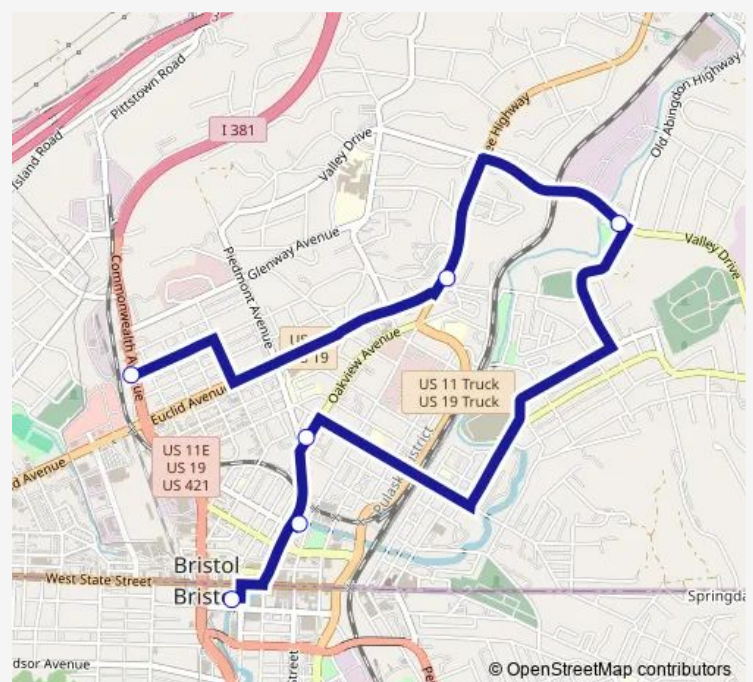

Direction

Commonwealth Ave & Lawrence Ave — Downtown Transfer Center

6 stops

[Open route schedule](#)

Commonwealth Ave & Lawrence Ave

Lee Hwy @ Country Boy Market

E Valley Dr & Texas Ave

Oakview Ave & Hope Ln

Friday 07:40-17:40

Saturday —

Sunday —

Route info

Direction: Commonwealth Ave & Lawrence Ave

Stops: 6

Trip Duration: 0 hour 20 min

Direction

Downtown Transfer Center — Commonwealth Ave & Lawrence Ave

9 stops

[Open route schedule](#)

Downtown Transfer Center

Euclid Ave @ Euclid Village

Euclid Ave @ Grace Medical

Hard Rock Hotel Employee Entrance

Hard Rock Hotel Main Entrance

Kroger-Gate City Hwy

Euclid Ave @ Hardee's

Food City (Euclid Ave & Bob Morrison Blvd)

Commonwealth Ave & Lawrence Ave

Route schedule

Downtown Transfer Center — Commonwealth Ave & Lawrence Ave

Monday 07:15-17:15