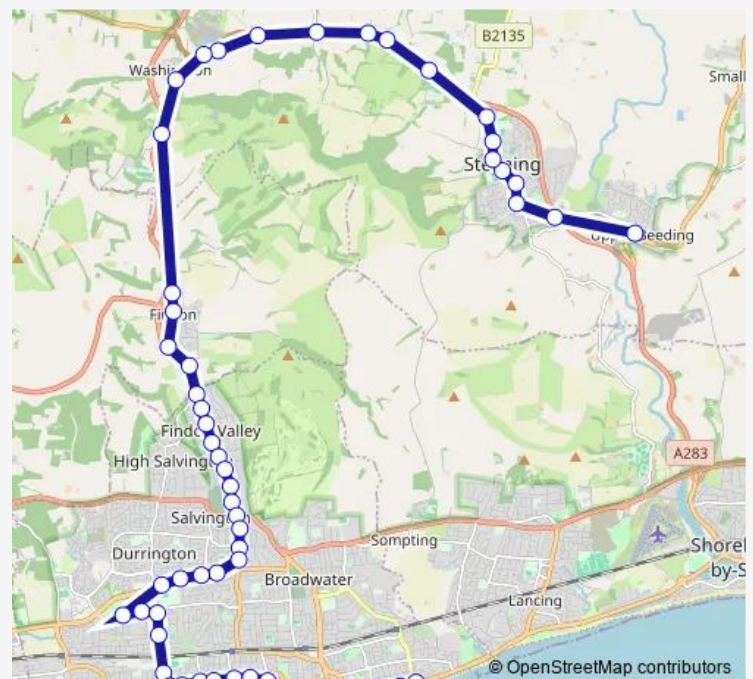

Thursday 15:20-16:40

Friday 15:20

Saturday —

Sunday —

Route info

Direction: Steyning Grammar Towers

Stops: 61

Trip Duration: 1 hour 1 min

Durrington Cemetery

Offington Corner

The Plantation

Ashacre Lane

Rogate Road

Chantry Road

Stone Lane

Ringmer Road

Monday 07:27

Tuesday 07:27

Wednesday 07:27

Thursday 07:27

Friday 07:27

Saturday —

Sunday —

Route info

Direction: Shoreline Court

Stops: 63

Trip Duration: 1 hour 3 min

Little Gables

Stone Lane

Chantry Road

Highfield Road

Rogate Road