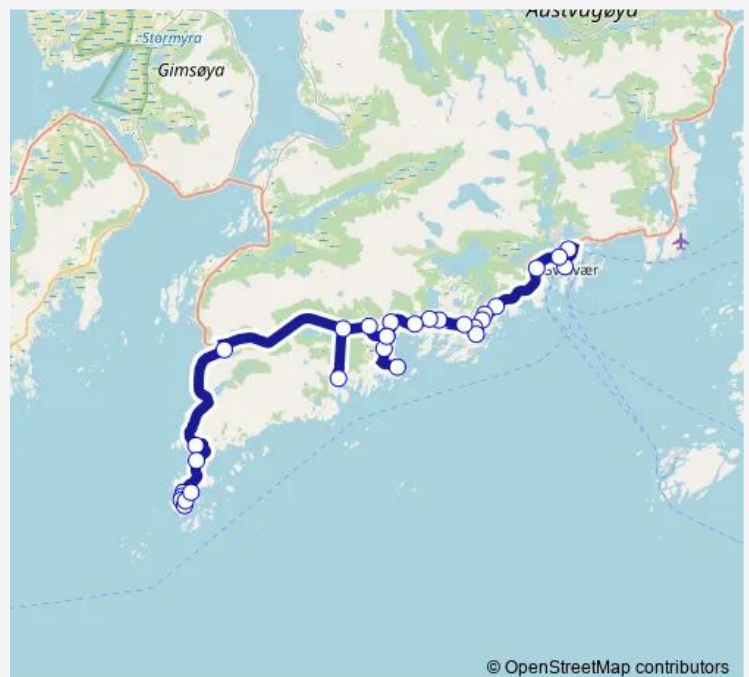

### Route schedule

Lofotgata — Banhammaren kryss Henningsvær

Monday 06:50-21:45

Tuesday 06:50-21:45

Wednesday 06:50-21:45

Thursday 06:50-21:45

Friday 06:50-21:45

Saturday 08:00-20:20

### Route info

Direction: Lofotgata

Stops: 30

Trip Duration: 0 hour 50 min

© OpenStreetMap contributors

743 — Svolvær-Kabelvåg-Henningsvær

BusMaps

Rørvik bussmøteplass