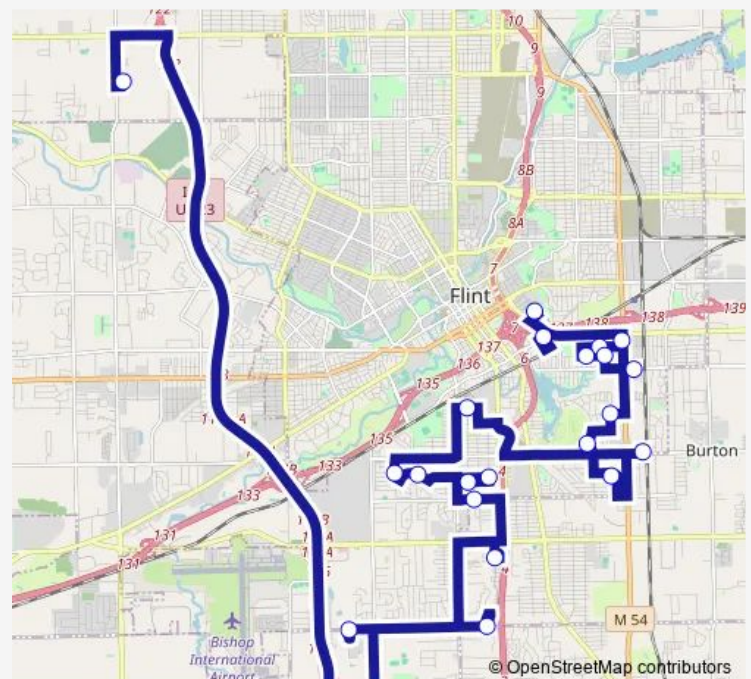

E Maple Ave & Boulder Dr

Maple Rd & Ridgebend Dr

Residence Inn (Hill Rd)

Route schedule

Avon St & E 9th St — Linden Charter Academy

Monday 06:31

Tuesday 05:31

Wednesday 05:31

Thursday 05:31

Friday 05:31

Saturday —

Sunday —

Route info

Direction: Avon St & E 9th St

Stops: 22

Trip Duration: 1 hour 59 min

743

BusMaps

Direction

Linden Charter Academy — Residence Inn (Hill Rd)

23 stops

[Open route schedule](#)

Linden Charter Academy

Sylvester Broome Center

Avon St & E 9th St

E 12th St & Jasmine Ave

Whittlesey St & Kent St

Pingree Ave & Mcavoy St

Chelan St & Pingree Ave

Honey Bee Daycare on Dort

Gloria's Little Angels Daycare

Mohawk Ave & Shawnee Ave