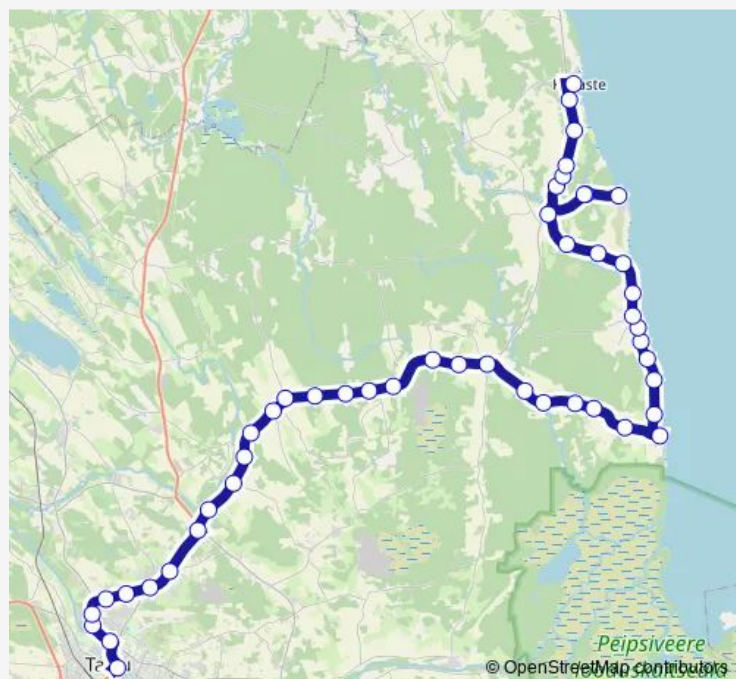

Thursday 06:35

Friday 06:35

Saturday —

Sunday —

Route info

Direction: Tartu bussijaam

Stops: 48

Trip Duration: 1 hour 40 min