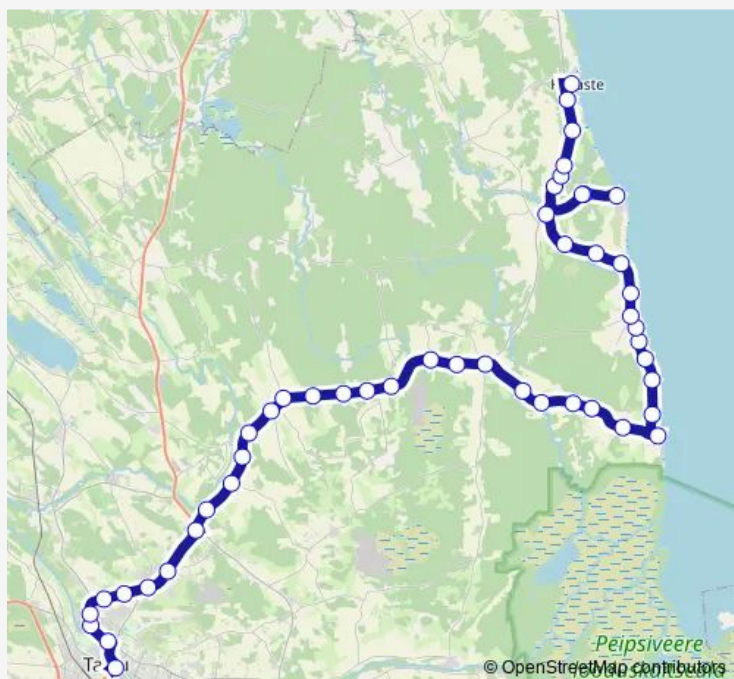

Thursday 06:35

Friday 06:35

Saturday —

Sunday —

Route info

Direction: Tartu bussijaam

Stops: 48

Trip Duration: 1 hour 40 min