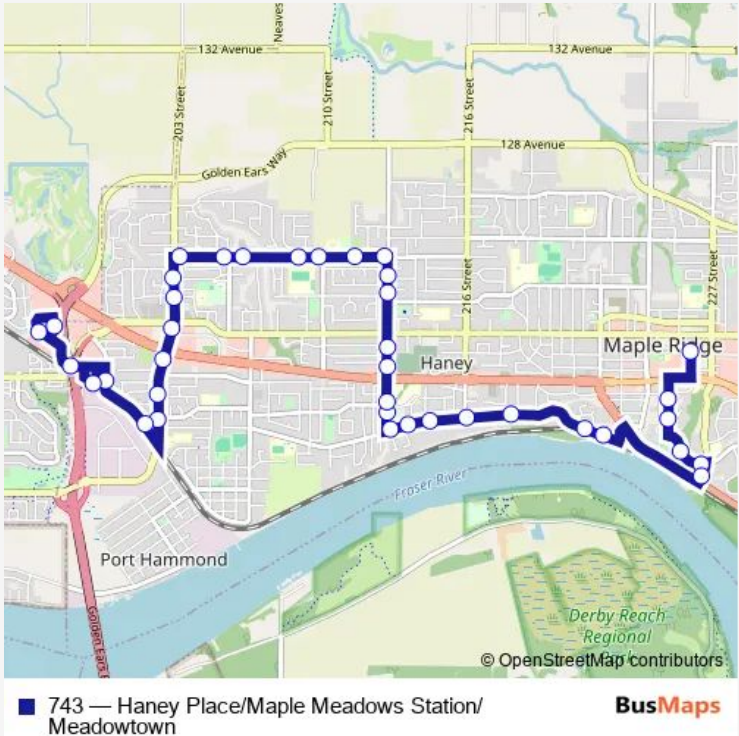

Bus 743 Haney Place/Maple Meadows Station/Meadowtown

[Go to website](#)

Direction
 Eastbound Mall Access Rd @ Meadowtown Centre —
 Haney Place @ Bay 10
 36 stops
[Open route schedule](#)

- Eastbound Mall Access Rd @ Meadowtown Centre
- Maple Meadows Station @ Bay 1
- Southbound West St @ Maple Meadows Station
- Northbound 203 St @ Hammond Rd
- Northbound 203 St @ Thorne Ave
- Northbound 203 St @ 118 Ave
- Northbound 203 St @ Lougheed Hwy
- Northbound 203 St @ Dewdney Trunk Rd
- Northbound 203 St @ Dewdney Trunk Rd
- Northbound 203 St @ Telep Ave
- Eastbound 123 Ave @ 203 St
- Eastbound 123 Ave @ 206 St
- Eastbound 123 Ave @ Skillen St
- Eastbound 123 Ave @ 210 St
- Eastbound 123 Ave @ 212 St
- Southbound Laity St @ 12200 Block
- Southbound Laity St @ 122 Ave
- Southbound Laity St @ 12100 Block
- Southbound Laity St @ Cook Ave
- Southbound Laity St @ Cutler Place
- Southbound Laity St @ 117 Ave

Route schedule
 Eastbound Mall Access Rd @ Meadowtown Centre —
 Haney Place @ Bay 10

Monday	06:05-15:50
Tuesday	06:05-15:50
Wednesday	06:05-15:50
Thursday	06:05-15:50
Friday	06:05-15:50
Saturday	08:35-18:35
Sunday	—

Route info
 Direction: Eastbound Mall Access Rd @ Meadowtown Centre
 Stops: 36
 Trip Duration: 0 hour 26 min

Southbound Laity St @ River Rd

Eastbound River Rd @ Pine St

Eastbound River Rd @ Darby St

Eastbound River Rd @ 216 St

Wednesday 05:20-22:42

Thursday 05:20-22:42

Friday 05:20-22:42

Saturday 08:00-19:00

Sunday 08:15-18:45

Route info

Direction: Haney Place @ Bay 9

Stops: 38