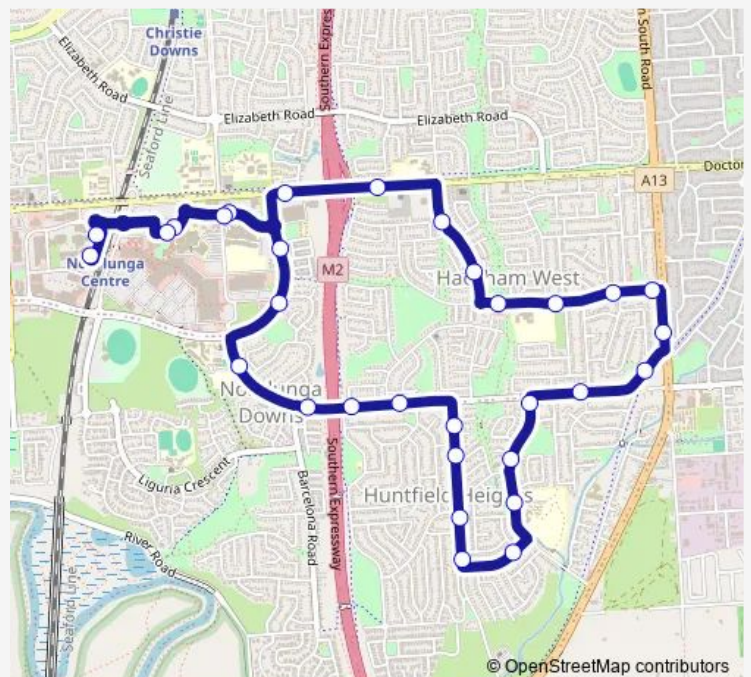

Stop 51D Brodie Rd - East side

Stop 51E Troutbeck Cres - North West side

Stop 52 Melsetter Rd - West side

Stop 52A Melsetter Rd - West side

Stop 53 Melsetter Rd - West side

Stop 54 Honeypot Rd - North side

Stop 55 Honeypot Rd - North West side

Stop 56 Main South Rd - West side

**Route schedule**

Zone D Noarlunga Centre Interchange - West side — Zone A Noarlunga Centre Interchange - West side

Monday	06:06-23:19
Tuesday	06:06-23:19
Wednesday	06:06-23:19
Thursday	06:06-23:19
Friday	06:06-23:19
Saturday	07:00-22:49
Sunday	07:00-22:49

**Route info**

Direction: Zone D Noarlunga Centre Interchange - West side

Stops: 31

Trip Duration: 0 hour 27 min

743 — Noarlunga Centre Interchange to Huntfield Heights Anti-Clockwise Loop Service

Stop 57 Glynville Dr - South side

Stop 58 Glynville Dr - South side

Stop 59 Glynville Dr - South side

Stop 60 Glynville Dr - South side

Stop 61 Majorca Rd - West side

Stop 62 Majorca Rd - South West side

Stop 63 Beach Rd - South side

Stop 64 Beach Rd - South side