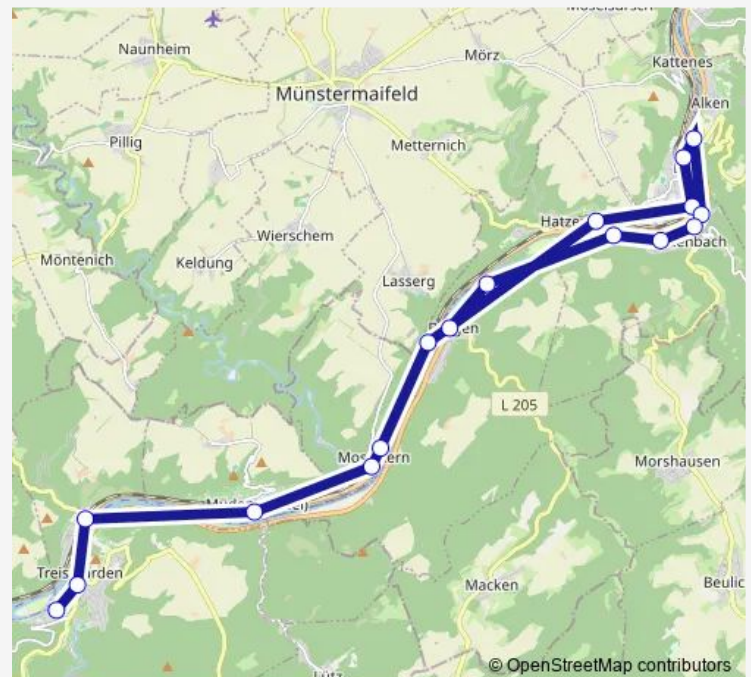

Bus 743

[Go to website](#)

Direction

Burgen (Mosel) Marktplatz — Treis-Karden Am Laach

17 stops

[Open route schedule](#)

Burgen (Mosel) Marktplatz

Burgen (Mosel) Untermark

Brodenbach Brißbachtal

Brodenbach Hafen

Brodenbach Marktplatz

Brodenbach Niederbach

Alken Löfer Brücke

Löf Alte Moselstraße

Löf Bf

Hatzenport Alte Schule

Hatzenport Bischofstein

Moselkern Seilerstraße

Moselkern Moselanlagen

Müden (Mosel) Im Bungert

Treis-Karden Herrenstraße

Treis-Karden Moselallee

Treis-Karden Am Laach

Route schedule

Burgen (Mosel) Marktplatz — Treis-Karden Am Laach

Monday 05:48-19:44

Tuesday 05:48-19:44

Wednesday 05:48-19:44

Thursday 05:48-19:44

Friday 05:48-19:44

Saturday 09:44-19:44

Sunday 09:44-19:44

Route info

Direction: Burgen (Mosel) Marktplatz

Stops: 17

Trip Duration: 0 hour 37 min

743

BusMaps