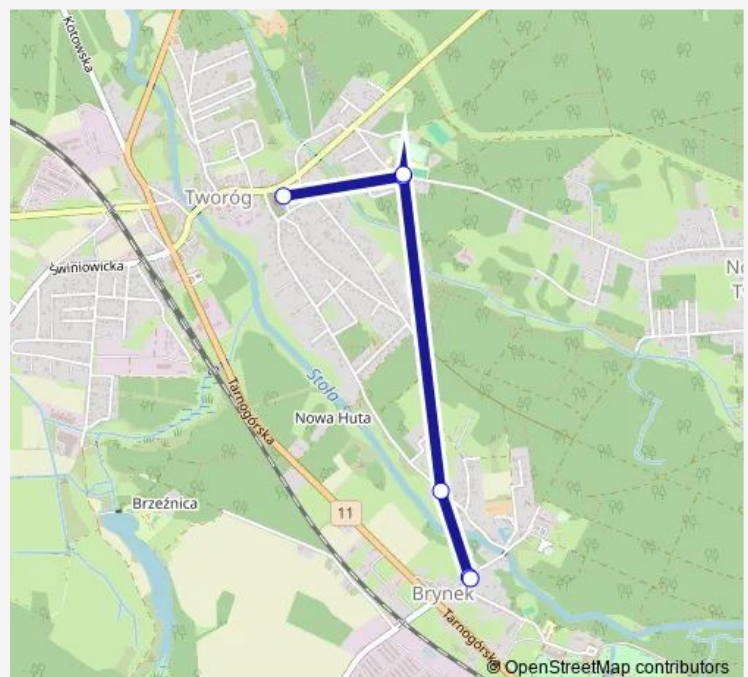

Friday 07:20-08:20

Saturday —

Sunday —

Route info

Direction: Brynek Zamkowa

Stops: 5

Trip Duration: 0 hour 8 min

743

Direction

Tworóg Kościół — Brynek Zamkowa

4 stops

[Open route schedule](#)

Tworóg Kościół

Brynek Wiejska

Brynek Zamkowa

Brynek Zamkowa

Monday	12:07-15:44
Tuesday	12:07-15:44
Wednesday	12:07-15:44
Thursday	12:07-15:44
Friday	12:07-15:44
Saturday	—
Sunday	—

Route info

Direction: Tworóg Kościół

Stops: 6

Trip Duration: 0 hour 8 min

743 Bus time schedules and route maps are available in an offline PDF at busmaps.com. Use the busmaps.com website to see live bus times, train schedule or subway schedule, and step-by-step directions for all public transit in Tworog