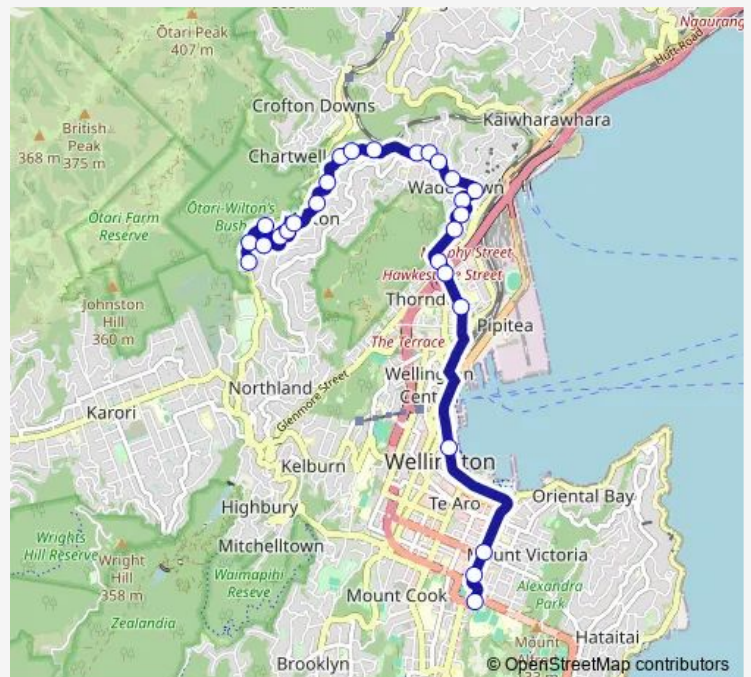

Wilton Park - Wilton Road

Otari School - Otari-Wilton's Bush

Gloucester Street at Worcester Street (near 22)

Gloucester Street (near 14)

Warwick Street at Gloucester Street

Wilton Road at Warwick Street

Wilton Road (near 74)

Lennel Road at Sefton Street

Barnard Street at Lennel Road

Grosvenor Terrace (near 22)

Grosvenor Terrace opposite Orchard Street

Grant Road (opposite 24)

Park Street at Burnell Avenue

**Route schedule**

Wilton - Surrey Street — Basin Reserve (school stop)

Monday 07:55-07:57

Tuesday 07:55-07:57

Wednesday 07:55-07:57

Thursday 07:55-07:57

Friday 07:55-07:57

Saturday —

Sunday —

**Route info**

Direction: Wilton - Surrey Street

Stops: 27

Trip Duration: 0 hour 39 min

743 — Wilton - Wadestown - Thorndon Colleges & Basin Schools **BusMaps**

Murphy Street - Motorway

Murphy Street - Wellington Girls' College