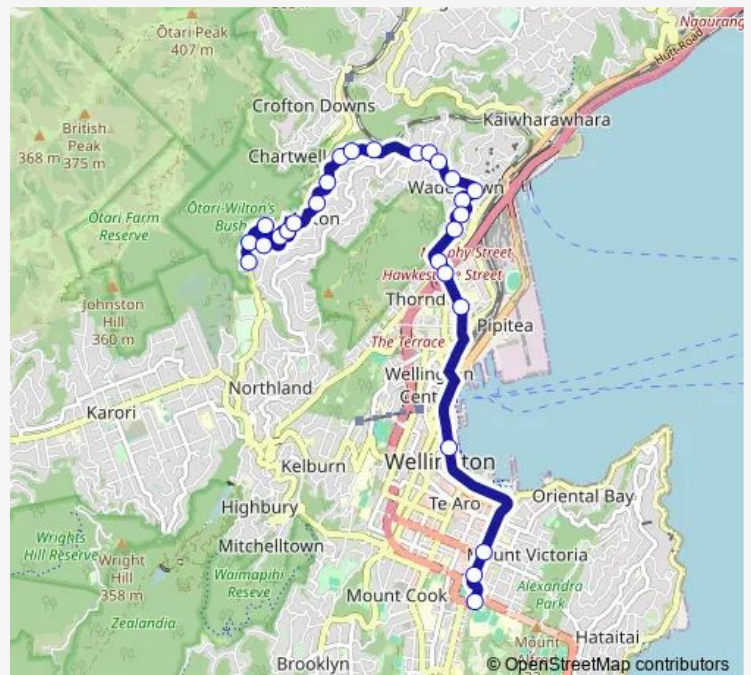

School Bus 743 Wilton - Wadestown - Thorndon Colleges & Basin Schools

[Go to website](#)

Direction

Wilton - Surrey Street — Basin Reserve (school stop)

27 stops

[Open route schedule](#)

Wilton - Surrey Street

Lennel Road at Sefton Street

Barnard Street at Lennel Road

Grosvenor Terrace (near 22)

Grosvenor Terrace opposite Orchard Street

Grant Road (opposite 24)

Park Street at Burnell Avenue

Route schedule

Wilton - Surrey Street — Basin Reserve (school stop)

Monday 07:55-07:57

Tuesday 07:55-07:57

Wednesday 07:55-07:57

Thursday 07:55-07:57

Friday 07:55-07:57

Saturday —

Sunday —

Route info

Direction: Wilton - Surrey Street

Stops: 27

Trip Duration: 0 hour 39 min

743 — Wilton - Wadestown - Thorndon Colleges & Basin Schools **BusMaps**

Murphy Street - Motorway

Murphy Street - Wellington Girls' College