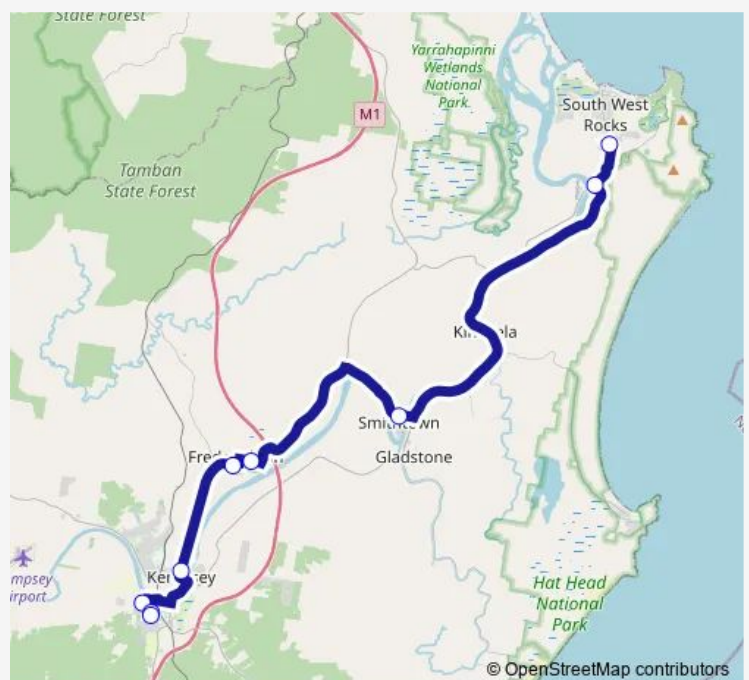

School Bus S476 South West Rocks to Macleay Vocational

[Go to website](#)

**Direction**

Rocks Central Shopping Centre, Gregory St — Queen St  
Opp Macleay Vocational College

9 stops

[Open route schedule](#)

Kempsey South Public School, Queen St

Queen St Opp Macleay Vocational College

Route schedule

Rocks Central Shopping Centre, Gregory St — Queen St  
Opp Macleay Vocational College

Monday 07:33

Tuesday 07:33

Wednesday 07:33

Thursday 07:33

Friday 07:33

Saturday —

Sunday —

Route info

Direction: Rocks Central Shopping Centre, Gregory St

Stops: 9

Trip Duration: 1 hour 6 min

S476 — South West Rocks to Macleay Vocational

S476 School Bus time schedules and route maps are available in an offline PDF at [busmaps.com](https://busmaps.com). Use the [busmaps.com](https://busmaps.com) website to see live bus times, train schedule or subway schedule, and step-by-step directions for all public transit in Kempsey