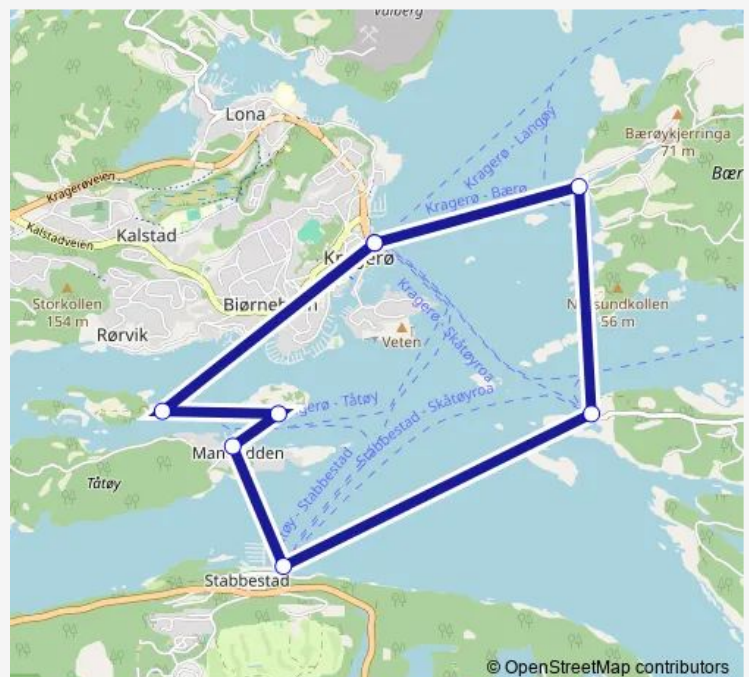

Ferry 712 Ferje Kragerø

[Go to website](#)

Direction

Kragerø ferjekai — Kragerø ferjekai

5 stops

[Open route schedule](#)

Kragerø ferjekai

Bærø Gulodden brygge

Langøy brygge

Bærø Gulodden brygge

Kragerø ferjekai

Route schedule

Kragerø ferjekai — Kragerø ferjekai

Monday	15:00
Tuesday	—
Wednesday	—
Thursday	15:00
Friday	15:00
Saturday	08:50-15:00
Sunday	15:00

Route info

Direction: Kragerø ferjekai

Stops: 5

Trip Duration: 0 hour 58 min

712 — Ferje Kragerø

Direction

Kragerø ferjekai — Kragerø ferjekai

7 stops

[Open route schedule](#)

Friday 09:55-19:35

Saturday 08:15-17:15

Sunday 08:40-19:35

Route info

Direction: Kragerø ferjekai

Stops: 8

Trip Duration: 0 hour 58 min

Direction