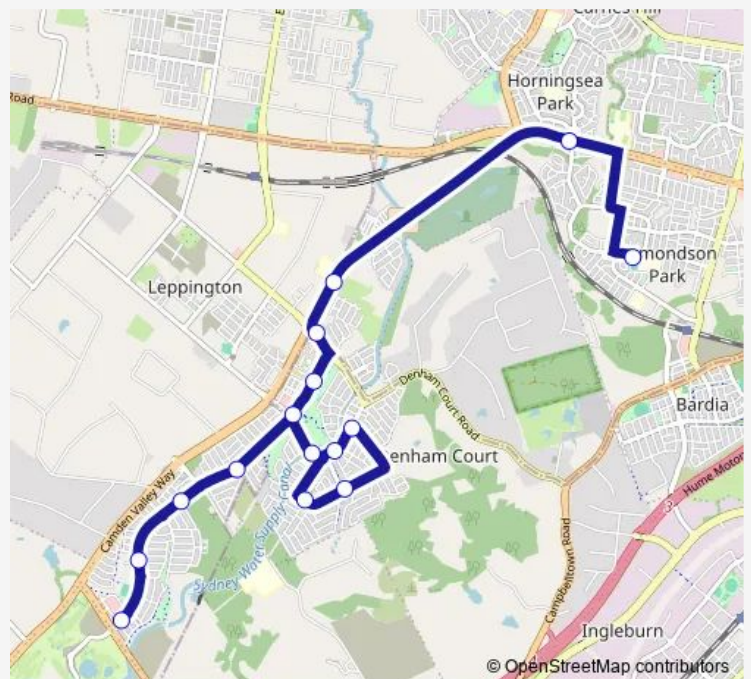

Camden Valley Way At Talana Hill Dr

1370 Camden Valley Way

Denham Court Rd After Camden Valley Way

Jamboree Av Opp Jamboree Avenue Playground

Jamboree Av Before Willowdale Dr

Fanflower Av Opp Wiregrass Av

Leppington House Dr At Willowdale Dr

Leppington House Dr At Commissioners Dr

Commissioners Dr After Fairbrother Av

East Leppington Public School, Willowdale Dr

Jamboree Av Opp Mindari St

Emerald Hills Bvd After St Andrews Rd

Emerald Hills Bvd At Matilda Rd

Emerald Hills Bvd After Jadeite St

Route schedule

St Francis Catholic College, School Grounds — Emerald Hills Bvd After Jadeite St

Monday	15:15
Tuesday	15:15
Wednesday	15:15
Thursday	15:15
Friday	15:15
Saturday	—
Sunday	—

Route info

Direction: St Francis Catholic College, School Grounds

Stops: 15

Trip Duration: 0 hour 40 min

4041 — St Francis College to Leppington

4041 School Bus time schedules and route maps are available in an offline PDF at [busmaps.com](https://busmaps.com). Use the [busmaps.com](https://busmaps.com) website to see live bus times, train schedule or subway schedule, and step-by-step directions for all public transit in Liverpool