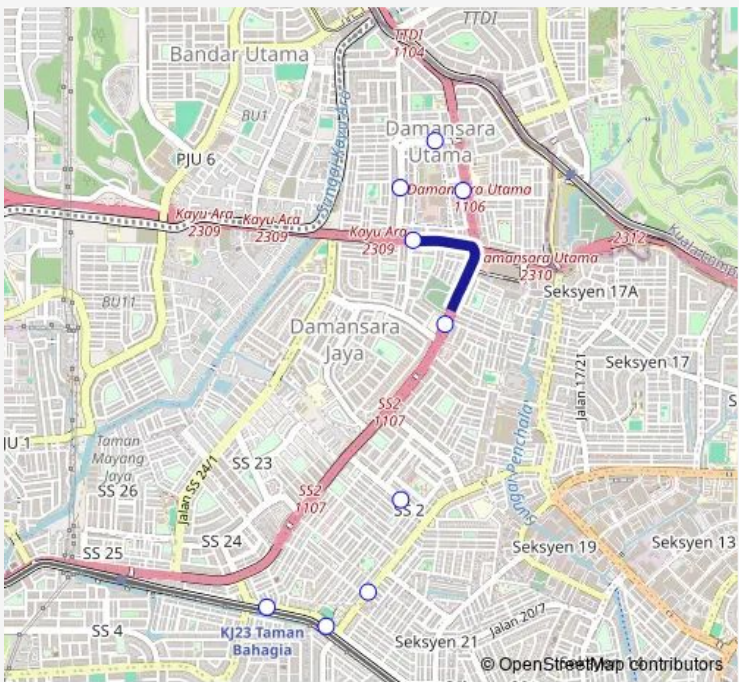

Bus T626 Stesen LRT Taman Bahagia

[Go to website](#)

Direction
 Maybank Damansara Utama, Ldp — Stesen LRT Taman Bahagia, Jalan SS 2/3
 9 stops
[Open route schedule](#)

- Maybank Damansara Utama, Ldp
- Bank Rakyat, Jalan SS 21/56
- York, Jalan SS 21/1
- 7 Eleven, Lebuhraya Sprint
- Bomba, Ldp
- Kedai Emas Poh Kong, Jalan SS 2/55
- Esso, Jalan SS 2/24
- SMK Taman Sea, Jalan SS 2/3
- Stesen LRT Taman Bahagia, Jalan SS 2/3

Route schedule
 Maybank Damansara Utama, Ldp — Stesen LRT Taman Bahagia, Jalan SS 2/3

Monday	06:00
Tuesday	06:00
Wednesday	06:00
Thursday	06:00
Friday	06:00
Saturday	06:00
Sunday	06:00

Route info
 Direction: Maybank Damansara Utama, Ldp
 Stops: 9
 Trip Duration: 17 hour 0 min

T626 — Stesen LRT Taman Bahagia **BusMaps**

Direction

Stesen LRT Taman Bahagia, Jalan SS 2/3 — Maybank Damansara Utama, Ldp

8 stops

[Open route schedule](#)

Stesen LRT Taman Bahagia, Jalan SS 2/3

Cimb Taman Megah, Ldp

Monday 06:00

Tuesday 06:00

Wednesday 06:00

Thursday 06:00

Friday 06:00

Saturday 06:00

Sunday 06:00

Route info