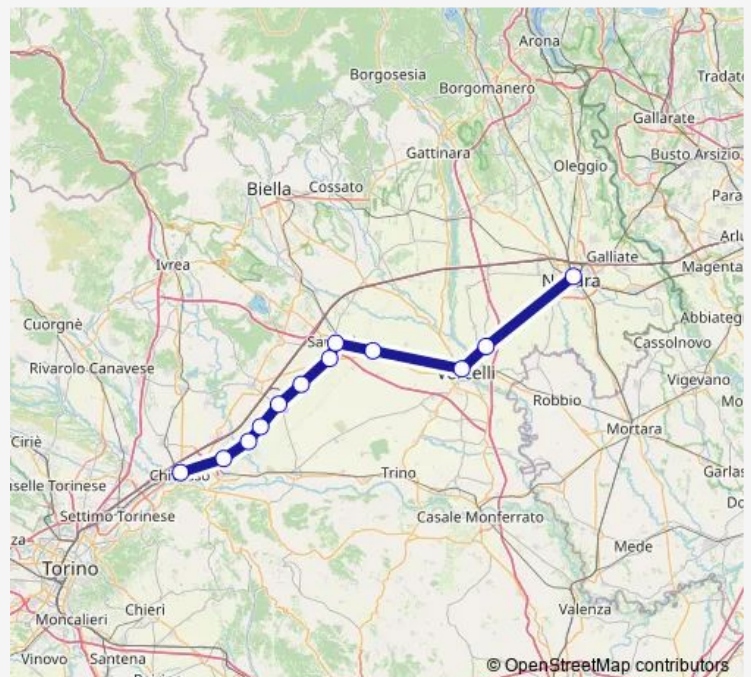

Rail 004800 Chivasso - Novara

Go to website

**Direction**

Chivasso F.S. — Novara F.S.

12 stops

[Open route schedule](#)

Chivasso F.S.

Torrazza Piemonte F.S.

Borgo Vercelli F.S.

Novara F.S.

**Route schedule**

Chivasso F.S. — Novara F.S.

Monday 06:46-15:40

Tuesday 06:46-17:40

Wednesday 06:46-15:40

Thursday 06:46-15:40

Friday 06:46-15:40

Saturday 06:46-17:40

Sunday 07:40-17:40

**Route info**

Direction: Chivasso F.S.

Stops: 12

Trip Duration: 1 hour 15 min

004800 — Chivasso - Novara