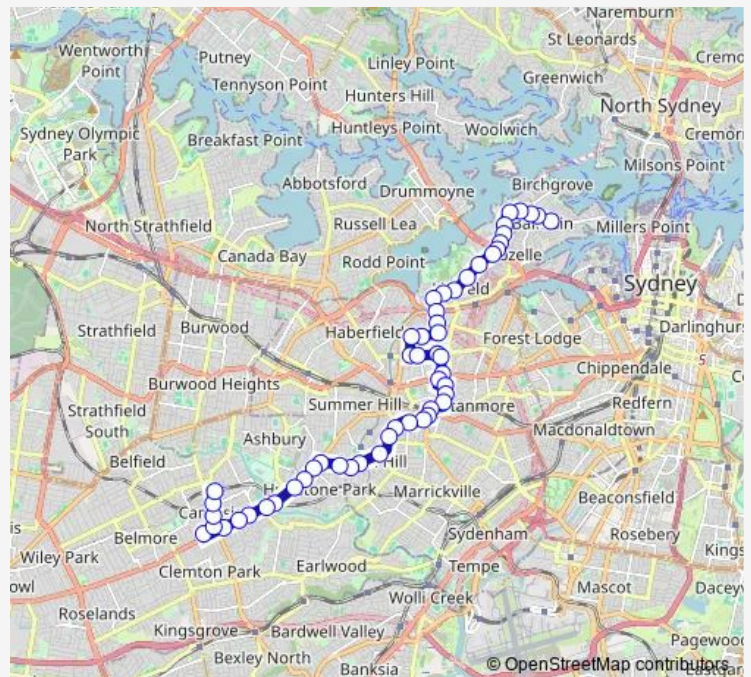

Route info

Direction: Sydney Secondary College Balmain Campus, Terry St

Stops: 39

Trip Duration: 0 hour 55 min

445 — Balmain to Campsie via Marketplace Leichhardt **BusMaps**

Tafe Petersham, Fort St

Crystal St At Westbourne St