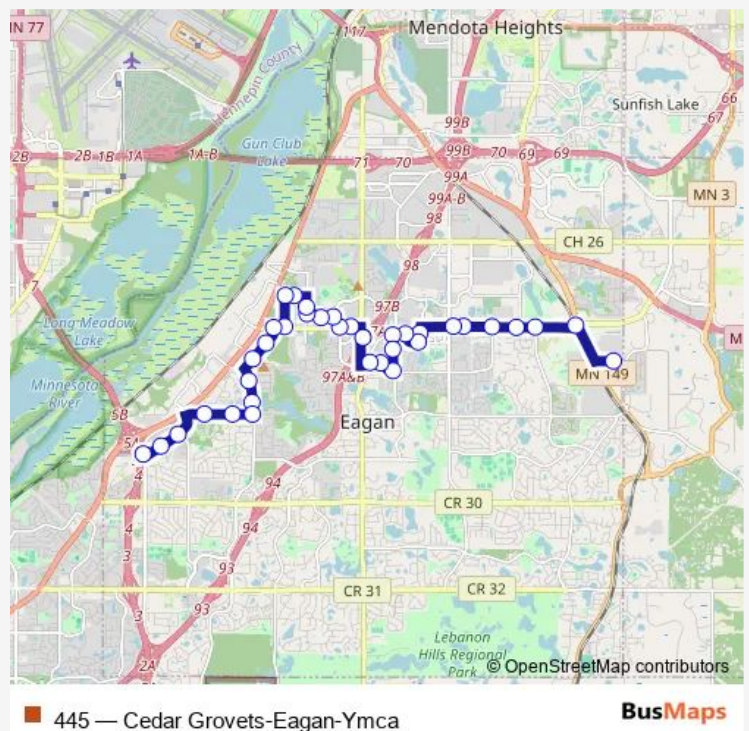

Eagan Transit Station

**Route schedule**

Cedar Grove Transit Station — Opperman Dr at Eagan Ymca N corner

Monday 06:35-22:17

Tuesday 06:35-22:17

Wednesday 06:35-22:17

Thursday 06:35-22:17

Friday 06:35-22:17

Saturday 07:30-20:34

Sunday 07:30-20:34

**Route info**

Direction: Cedar Grove Transit Station

Stops: 38

Trip Duration: 0 hour 30 min

Duckwood Dr at Town Center Dr S corner

Duckwood Dr at Wal-Mart SW corner

Denmark Av at Duckwood Dr NE corner

Denmark Av at Tamarac Point SE corner

Town Center Dr at Denmark Ave SE corner

Town Center Dr at Yankee Pl SW corner

Town Center Dr at Promenade SW corner

Promenade Ave at Yankee Doodle Rd SE cor

Yankee Doodle Rd at Lexington Av SE corn

Yankee Doodle Rd at Golfview Dr SW corne

Yankee Doodle Rd at Wescott Woodlands Sw

Yankee Doodle Rd at Ivy Ln SW corner

Yankee Doodle Rd at Elrene Rd SE corner

Yankee Doodle Rd at Dodd Rd SW corner