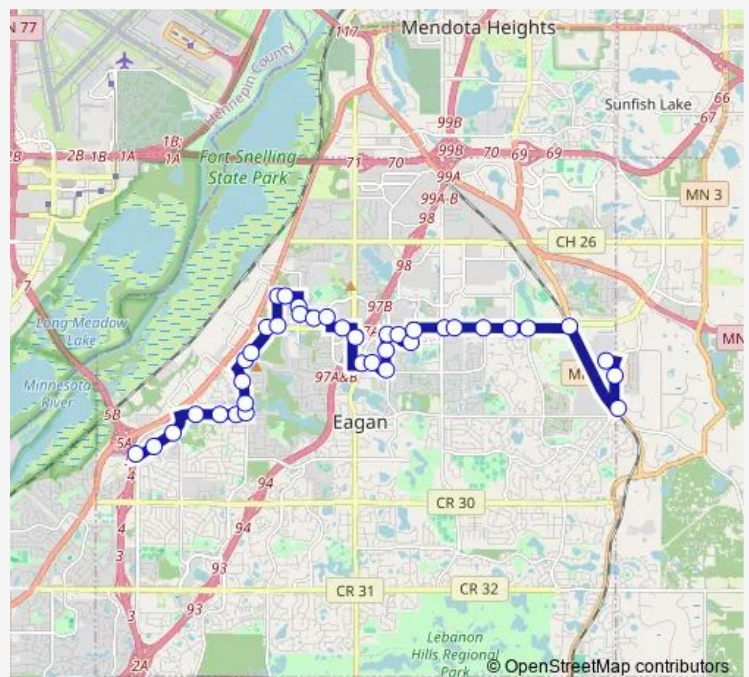

Eagan Transit Station

Route schedule

Cedar Grove Transit Station — Opperman Dr at Eagan Ymca N corner

Monday 06:35-22:17

Tuesday 06:35-22:17

Wednesday 06:35-22:17

Thursday 06:35-22:17

Friday 06:35-22:17

Saturday 07:30-20:34

Sunday 07:30-20:34

Route info

Direction: Cedar Grove Transit Station

Stops: 38

Trip Duration: 0 hour 30 min

445 — Cedar Grovets-Eagan-Ymca

Duckwood Dr at Town Center Dr S corner

Duckwood Dr at Wal-Mart SW corner

Denmark Av at Duckwood Dr NE corner

Denmark Av at Tamarac Point SE corner

Town Center Dr at Denmark Ave SE corner

Town Center Dr at Yankee Pl SW corner

Town Center Dr at Promenade SW corner

Yankee Doodle Rd at Dodd Rd SW corner

Argenta Tr at Dodd Rd SE Corner

Argenta Tr at Upper 85th St Se

Opperman Dr at Eagan Ymca N corner

Direction

Opperman Dr at Eagan Ymca N corner — Cedar Grove Transit Station