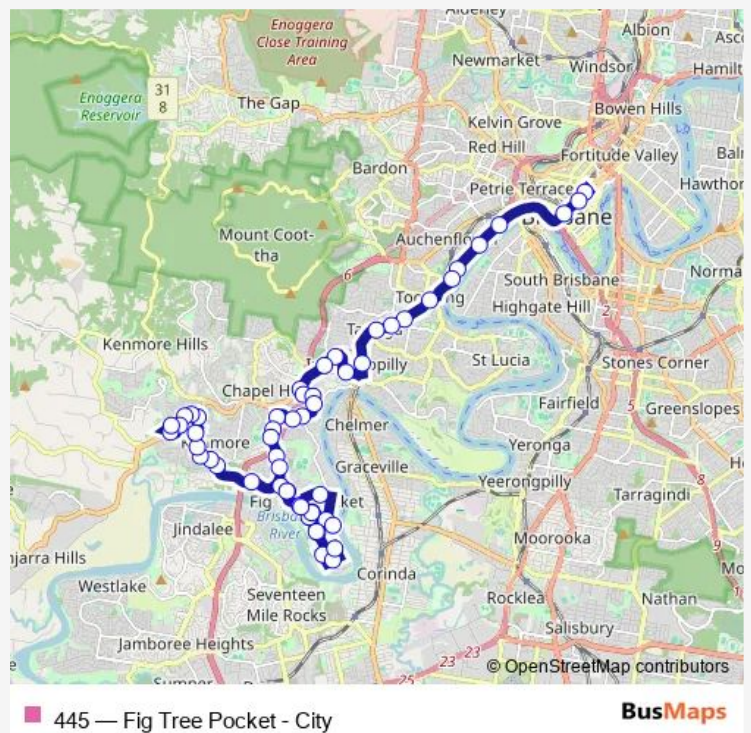

**Route schedule**

Fig Tree Pocket Rd near Botticelli St, stop 42a — Wickham Terrace Stop 157 Stand B near Turbot St

Monday	06:16-17:25
Tuesday	06:16-17:25
Wednesday	06:16-17:25
Thursday	06:16-17:25
Friday	06:16-17:25
Saturday	07:47-17:17
Sunday	—

**Route info**

Direction: Fig Tree Pocket Rd near Botticelli St, stop 42a

Stops: 44

Trip Duration: 0 hour 47 min

Moggill Rd at Chapel Hill, stop 28

Moggill Rd at Indooroopilly School, stop 16

Station Rd at Indooroopilly Shopping Ctr, stop D

Coronation Dr at Regatta, stop 12

Coronation Dr at Wesley Hospital, stop 9

Coronation Dr at Chasely Street, stop 8

Coronation Dr at Auchenflower, stop 7

Coronation Dr at Park Road, stop 6

Coronation Dr at Cribb Street, stop 5/4

Coronation Dr at Boomerang St, stop 3

Roma Street Stop 125 at Transit Centre

Turbot Street Stop 3 near Albert St

Edward Street Stop 141 near Ann St

Adelaide Street Stop 27 near Creek St

Wharf Street Stop 156 near Ann St