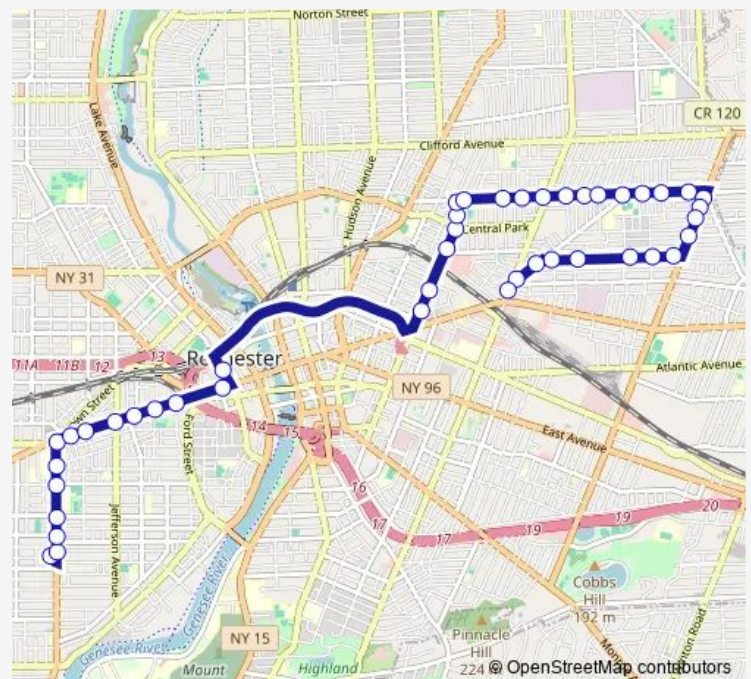

Thursday 14:40

Friday 11:10-14:40

Saturday —

Sunday —

Route info

Direction: Wilson Commencement Hs

Stops: 44

Trip Duration: 0 hour 29 min

445 — Winton-N Mrktvw-Bchwd/Genesee

Bay & 1st

Bay & 5th

Bay & 7th

Bay & Goodman

Bay & Ackerman

Bay & Ellison

Bay & Wendell

Tuesday 06:46

Wednesday 06:46

Thursday 06:46

Friday 06:46

Saturday —

Sunday —

Route info

Direction: Goodman & Hayward

Stops: 42

Trip Duration: 0 hour 29 min

Union & Ontario

Union & Lyndhurst

Main & Washington (Rochester)

Main & Cascade

Main & Trowbridge

Main & Canal