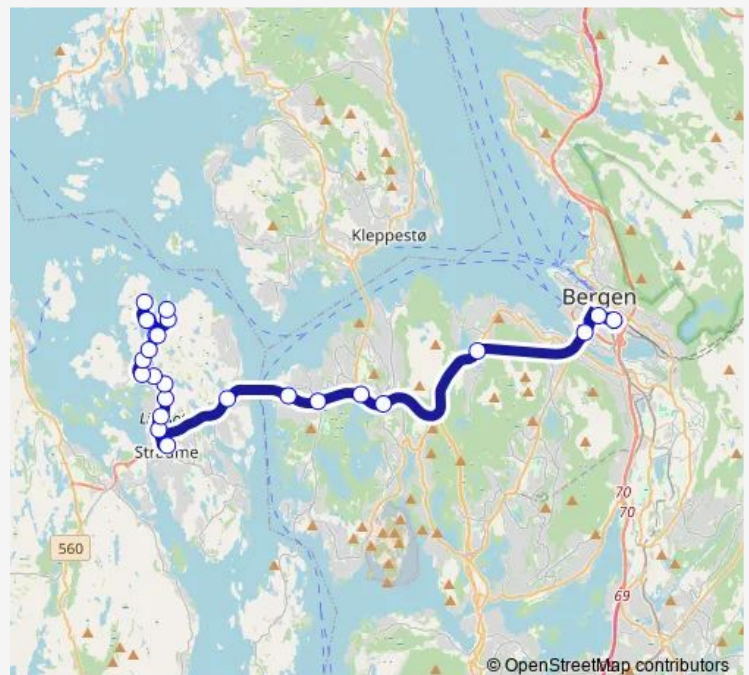

### Route schedule

Lars Hilles gate — Anglavika snuplass

Monday —

Tuesday —

Wednesday —

Thursday —

Friday —

Saturday 26:30<sup>+1</sup>

### Route info

Direction: Lars Hilles gate

Stops: 31

Trip Duration: 0 hour 40 min

■ 445 — Anglevik - Straume

Åtringavegen

Sotraheimen

Grunnavågen