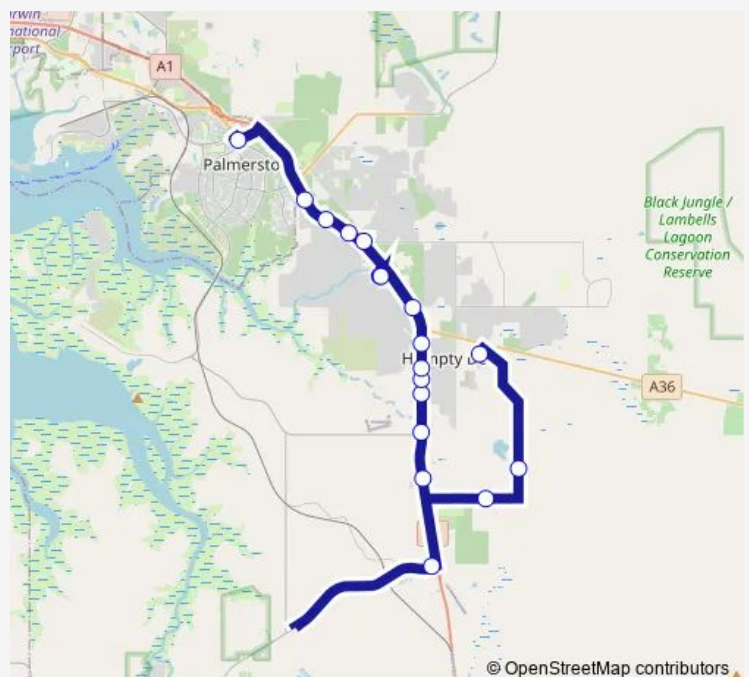

Bus 445 Humpty Doo - Cox Peninsula Rd - Noonamah - Coolalinga - Palmerston

[Go to website](#)

Direction

Humpty Doo Park & Ride — Palmerston Interchange

18 stops

[Open route schedule](#)

- Humpty Doo Park & Ride
- Redcliffe Road / Whitaker Road
- Elizabeth Valley Road
- Cox Peninsular Interchange
- Noonamah
- Stuart Highway / Jenkins Road
- Crocodile Farm
- Stuart Highway
- Stuart Highway / Gulnare Road
- Stuart Highway / Millar Road
- Stuart Highway / Sayer Road
- Bees Creek Primary School
- Sattler Christian College
- Coolalinga Park & Ride
- Coolalinga Shopping Centre
- Stuart / Virginia
- Stuart Hwy after Morgan Road
- Palmerston Interchange

Route schedule

Humpty Doo Park & Ride — Palmerston Interchange

Monday	06:05-06:50
Tuesday	06:05-06:50
Wednesday	06:05-06:50
Thursday	06:05-06:50
Friday	06:05-06:50
Saturday	06:15-07:50
Sunday	—

Route info

Direction: Humpty Doo Park & Ride

Stops: 18

Trip Duration: 1 hour 7 min

© OpenStreetMap contributors

445 Bus time schedules and route maps are available in an offline PDF at busmaps.com. Use the busmaps.com website to see live bus times, train schedule or subway schedule, and step-by-step directions for all public transit in Darwin