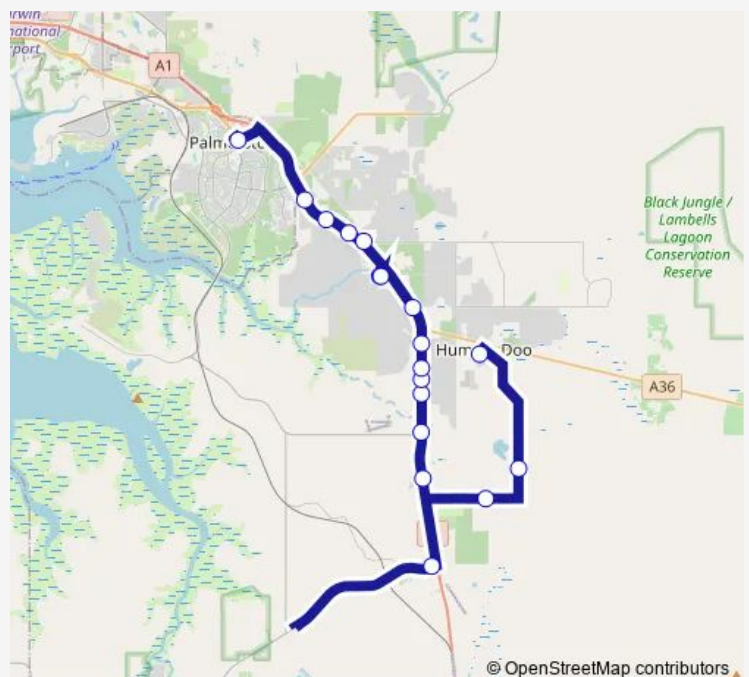

Bus 445 Humpty Doo - Cox Peninsula Rd - Noonamah - Coolalinga - Palmerston

[Go to website](#)

Direction

Humpty Doo Park & Ride — Palmerston Interchange

18 stops

[Open route schedule](#)

- Humpty Doo Park & Ride
- Redcliffe Road / Whitaker Road
- Elizabeth Valley Road
- Cox Peninsular Interchange
- Noonamah
- Stuart Highway / Jenkins Road
- Crocodile Farm
- Stuart Highway
- Stuart Highway / Gulnare Road
- Stuart Highway / Millar Road
- Stuart Highway / Sayer Road
- Bees Creek Primary School
- Sattler Christian College
- Coolalinga Park & Ride
- Coolalinga Shopping Centre
- Stuart / Virginia
- Stuart Hwy after Morgan Road
- Palmerston Interchange

Route schedule

Humpty Doo Park & Ride — Palmerston Interchange

Monday	06:05-06:50
Tuesday	06:05-06:50
Wednesday	06:05-06:50
Thursday	06:05-06:50
Friday	06:05-06:50
Saturday	06:15-07:50
Sunday	—

Route info

Direction: Humpty Doo Park & Ride

Stops: 18

Trip Duration: 1 hour 7 min

© OpenStreetMap contributors

445 Bus time schedules and route maps are available in an offline PDF at busmaps.com. Use the busmaps.com website to see live bus times, train schedule or subway schedule, and step-by-step directions for all public transit in Darwin